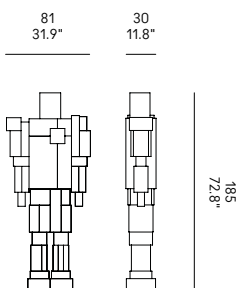

Bianco White Blanc Weiß Blanco	Grigio Grey Gris Grau Gris	Bianco / Blu / Giallo White / Blue / Yellow Blanc / Bleu / Jaune Weiß / Blau / Gelb Cuerpo / Azul / Amarillo MULTICOLOR
ROBOX	CM9003-4L9W	CM9003-4L9X	CM9003Z-D6WA

List Price / Manufacturer's Suggested Retail Price / Recommended Retail Price
IVA esclusa / VAT and other Taxes excluded / Hors taxes / Ohne MwSt / IVA a parte

[Delivery terms: EX-FACTORY ITALY] 681

Catalog 01
SEATING

Catalog 01
TABLES / DESKS

Catalog 01
LOW TABLES

Catalog 02
STORAGE

Catalog 02
SHELVING

Catalog 03
ACCESSORIES

Catalog 03
LIGHTING

Catalog 03
OUTDOOR

Catalog 04
BEDS

Catalog 04
SOFA BEDS