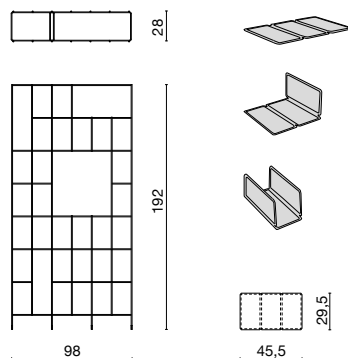

MATERIALS AND FINISHES

Structure: bronze or anthracite painted metal.
Shelves: floating panels, thermoformed Leatherette which can change use configuration in line with the metallic structure of the bookcase, allowing a total customizing of the composition. In this way it creates a game of spaces between shelves, which invites us to combine and to change the rhythm anytime.

Each bookshelf can hold max 15 shelves.

* Kit 5 shelves per colours.
Double face and selfstanding.
Shelves carrying capacity 5 Kg
Fittings for structure are included.

-
Kit 5 ripiani per colore.
Bifacciale autoportante.
Portata ripiani 5 Kg
Sono previsti agganci di fissaggi per più librerie.