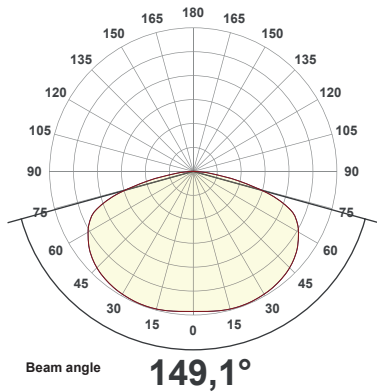

M0330 | PENDANT

MADS ODGÅRD | 2020

Packaging dimensions	Height mm.	Width mm.	Length mm.	Cbm	Net kg.	Tara kg.	Gross kg.	Cartons
Pendant	536	296	233	0.03	0.8	0.8	1.6	1/1

Polar

Footcandles

Isolux