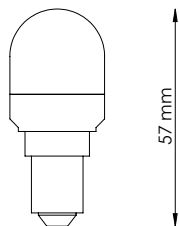

## Colors

Black (RAL9005)	•
White (RAL9010)	•

SOCKET: E12, E14 or E17 socket depending on country.

BULB: Not included.

WIRE: 2.5m. black fabric wire.

SUSPENSION: A standard black ceiling mount is included.

Recommended light source used for measurements:

- Phillips LED
- T25 1.7W E14 220-240V
- Warm white
- 1.7W = 15W
- 150 lumen
- 2700K

# M0330 | PENDANT

MADS ODGÅRD | 2020

Packaging dimensions	Height mm.	Width mm.	Length mm.	Cbm	Net kg.	Tara kg.	Gross kg.	Cartons
Pendant	536	296	233	0.03	0.8	0.8	1.6	1/1