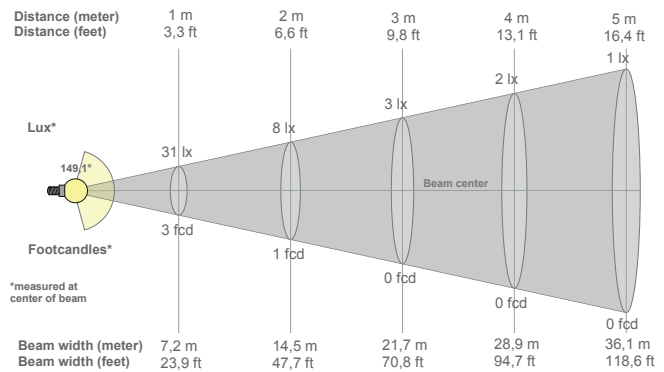

Footcandles