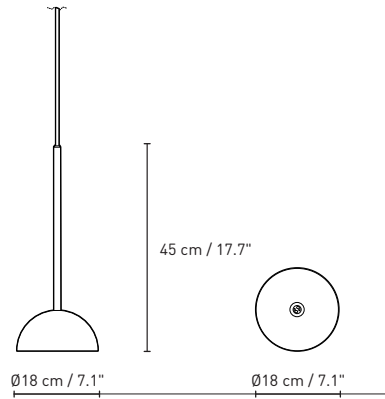

## Colors

Black (RAL9005)	•
White (RAL9010)	•

SOCKET: E12, E14 or E17 socket depending on country.

BULB: Not included.

WIRE: 2.5m. black fabric wire.

SUSPENSION: A standard black ceiling mount is included.

	Light source socket	Max. watt	Voltage/frequency	Weight kg.	Electric shock protection	Ingress protection
EU/UK	E14	15W	Max. 220-240V/50-60Hz	0.8 kg.	Class II	IP20
US	E12		120V/60Hz			
JAPAN	E17		100V/50 Hz			

Recommended light source used for measurements:

- Phillips LED
- T25 1.7W E14 220-240V
- Warm white
- 1.7W = 15W
- 150 lumen
- 2700K

# M0330 | PENDANT

MADS ODGÅRD | 2020

Packaging dimensions	Height mm.	Width mm.	Length mm.	Cbm	Net kg.	Tara kg.	Gross kg.	Cartons
Pendant	536	296	233	0.03	0.8	0.8	1.6	1/1