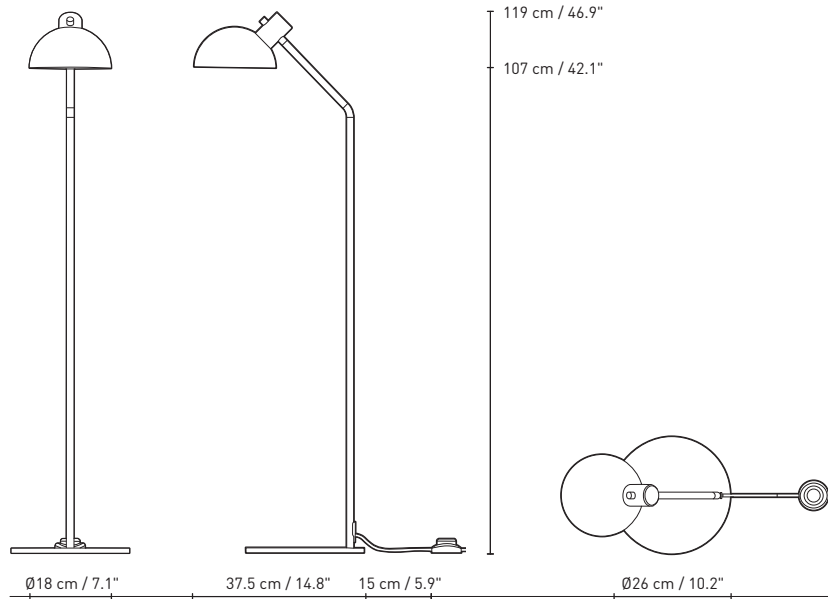

WIRE: 2.5m. black fabric wire with in-line switch.

	Light source socket	Max. watt	Voltage/frequency	Weight kg.	Electric shock protection	Ingress protection
EU/UK	E14	15W	Max. 220-240V/50-60Hz	5.5 kg.	Class II	IP20
US	E12		120V/60Hz			
JAPAN	E17		100V/50 Hz			

Recommended light source used for measurements:

- Phillips LED
- P45 4.3W E14 220-240V FR
- Warm white
- 4.3W = 40W
- 470 lumen
- 2700K

M0320 | FLOOR LAMP

MADS ODGÅRD | 2020

Packaging dimensions	Height mm.	Width mm.	Length mm.	Cbm	Net kg.	Tara kg.	Gross kg.	Cartons
Floor lamp	1230	447	290	0.15	5.5	3.5	9.0	1/1

Conditions:
Number of c-planes: 40
Lux at center: 0,970 lx

Lux distribution on a surface when lamp is mounted at 10 meters from the surface.