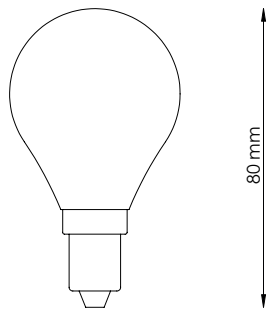

M0320 | FLOOR LAMP

MADS ODGÅRD | 2020

Shade/base: powder coated steel

Colors

Black (RAL9005)

White (RAL9010)

SOCKET: E12, E14 or E17 socket depending on country.

BULB: Not included.

WIRE: 2.5m. black fabric wire with in-line switch.

	Light source socket	Max. watt	Voltage/frequency	Weight kg.	Electric shock protection	Ingress protection
EU/UK	E14	15W	Max. 220-240V/50-60Hz	5.5 kg.	Class II	IP20
US	E12		120V/60Hz			
JAPAN	E17		100V/50 Hz			

Recommended light source used for measurements:

- Phillips LED
- P45 4.3W E14 220-240V FR
- Warm white
- 4.3W = 40W
- 470 lumen
- 2700K

M0320 | FLOOR LAMP

MADS ODGÅRD | 2020

Packaging dimensions	Height mm.	Width mm.	Length mm.	Cbm	Net kg.	Tara kg.	Gross kg.	Cartons
Floor lamp	1230	447	290	0.15	5.5	3.5	9.0	1/1

Conditions:
Number of c-planes: 40
Lux at center: 0,970 lx

Lux distribution on a surface when lamp is mounted at 10 meters from the surface.