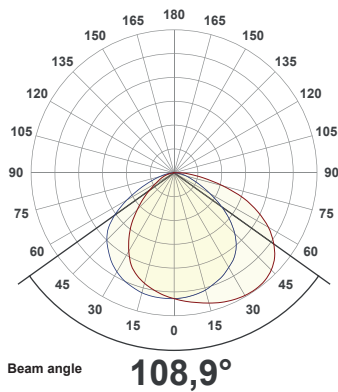

Recommended light source used for measurements:

- Phillips LED
- P45 4.3W E14 220-240V FR
- Warm white
- 4.3W = 40W
- 470 lumen
- 2700K

M0320 | FLOOR LAMP

MADS ODGÅRD | 2020

Packaging dimensions	Height mm.	Width mm.	Length mm.	Cbm	Net kg.	Tara kg.	Gross kg.	Cartons
Floor lamp	1230	447	290	0.15	5.5	3.5	9.0	1/1

Polar

Footcandles

Isolux

10%	10 cd
20%	19 cd
30%	29 cd
40%	39 cd
50%	49 cd
60%	58 cd
70%	68 cd
80%	78 cd
90%	87 cd

Conditions:
Number of c-planes: 40
Candela at center: 97 cd

3%	29,1m lx
5%	48,5m lx
10%	97,0m lx
30%	0,291 lx
50%	0,485 lx

Conditions:
Number of c-planes: 40
Lux at center: 0,970 lx

Lux distribution on a surface when lamp is mounted at 10 meters from the surface.