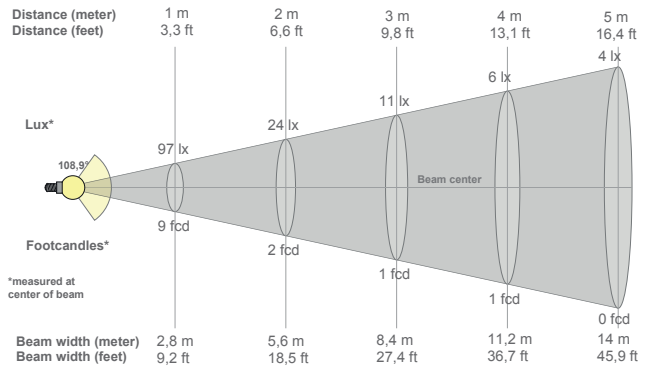

Polar

Footcandles