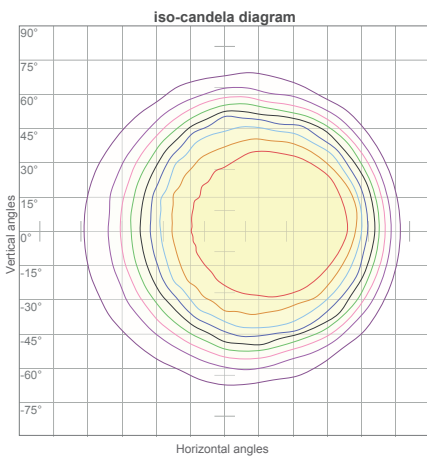

Recommended light source used for measurements:

- Phillips LED
- P45 4.3W E14 220-240V FR
- Warm white
- 4.3W = 40W
- 470 lumen
- 2700K

M0320 | FLOOR LAMP

MADS ODGÅRD | 2020

Packaging dimensions	Height mm.	Width mm.	Length mm.	Cbm	Net kg.	Tara kg.	Gross kg.	Cartons
Floor lamp	1230	447	290	0.15	5.5	3.5	9.0	1/1

Polar

Footcandles

Isolux

10%	10 cd
20%	19 cd
30%	29 cd
40%	39 cd
50%	49 cd
60%	58 cd
70%	68 cd
80%	78 cd
90%	87 cd

Conditions:
Number of c-planes: 40
Candela at center: 97 cd

3%	29,1m lx
5%	48,5m lx
10%	97,0m lx
30%	0,291 lx
50%	0,485 lx