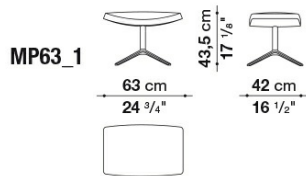

ML100AP

MP100

MP100

ML100

MP63

MP63_1

B&B Italia reserves the right to make technological and aesthetic improvements to its models, including changes to the sizes and materials, without notice. The technical drawings do not define the details of the product. The measurements shown are indicative and may undergo changes. In particular, the dimensions relevant to the padded parts are subject to usage tolerances over time caused by the normal adjustment of the padding. For the specific information, please contact the dealer closest to you.