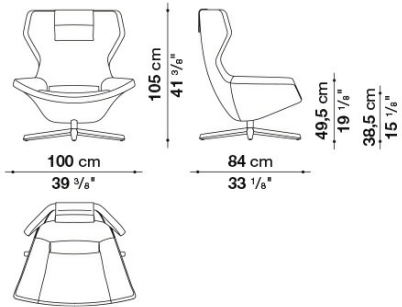

Cover:

fabric or leather

Technical drawings

MP100ADP

MP100ADP

MP100AP

MP100AP

ML100AP

ML100AP

MP100

MP100

ML100

MP63

MP63_1

B&B Italia reserves the right to make technological and aesthetic improvements to its models, including changes to the sizes and materials, without notice. The technical drawings do not define the details of the product. The measurements shown are indicative and may undergo changes. In particular, the dimensions relevant to the padded parts are subject to usage tolerances over time caused by the normal adjustment of the padding. For the specific information, please contact the dealer closest to you.