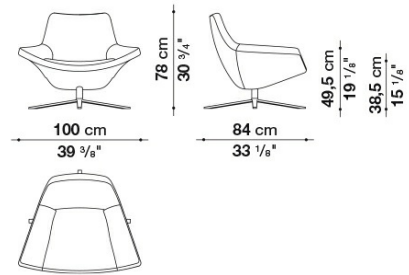

Cover:

fabric or leather

Technical drawings

MP100ADP

MP100ADP

MP100AP

MP100AP

ML100AP

ML100AP

MP100

MP100

ML100

MP63

MP63_1

B&B Italia reserves the right to make technological and aesthetic improvements to its models, including changes to the sizes and materials, without notice. The technical drawings do not define the details of the product. The measurements shown are indicative and may undergo changes. In particular, the dimensions relevant to the padded parts are subject to usage tolerances over time caused by the normal adjustment of the padding. For the specific information, please contact the dealer closest to you.