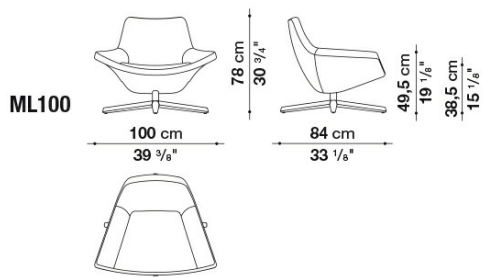

Cover:

fabric or leather

Technical drawings

MP100ADP

MP100ADP

MP100AP

MP100AP

ML100AP

ML100AP

MP100

MP100

ML100

MP63

MP63_1

B&B Italia reserves the right to make technological and aesthetic improvements to its models, including changes to the sizes and materials, without notice. The technical drawings do not define the details of the product. The measurements shown are indicative and may undergo changes. In particular, the dimensions relevant to the padded parts are subject to usage tolerances over time caused by the normal adjustment of the padding. For the specific information, please contact the dealer closest to you.