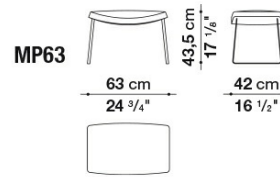

ML100AP

MP100

MP100

ML100

MP63

MP63_1

B&B Italia reserves the right to make technological and aesthetic improvements to its models, including changes to the sizes and materials, without notice. The technical drawings do not define the details of the product. The measurements shown are indicative and may undergo changes. In particular, the dimensions relevant to the padded parts are subject to usage tolerances over time caused by the normal adjustment of the padding. For the specific information, please contact the dealer closest to you.