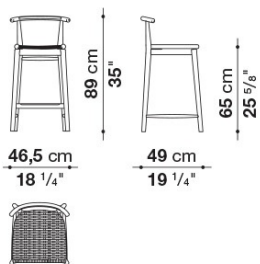

**SJ61L**

**SJ61PA**

**SJ61PA**

**SJ41L\_A**

**SJ41L\_A**

**SJ41L\_B**

**SJ41L\_B**

**SJ41PA\_A**

**SJ41PA\_A**

**SJ41PA\_B**

**SJ41PA\_B**

---

B&B Italia reserves the right to make technological and aesthetic improvements to its models, including changes to the sizes and materials, without notice. The technical drawings do not define the details of the product. The measurements shown are indicative and may undergo changes. In particular, the dimensions relevant to the padded parts are subject to usage tolerances over time caused by the normal adjustment of the padding. For the specific information, please contact the dealer closest to you.