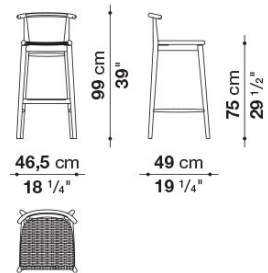

# Technical drawings

**SJ51B**

**SJ51B**

**SJ61**

**SJ61**

**SJ61B**

**SJ61B**

**SJ61L**

**SJ61L**

**SJ61PA**

**SJ61PA**

**SJ41L\_A**

**SJ41L\_A**

**SJ41L\_B**

**SJ41L\_B**

**SJ41PA\_A**

**SJ41PA\_A**

**SJ41PA\_B**

**SJ41PA\_B**

---

B&B Italia reserves the right to make technological and aesthetic improvements to its models, including changes to the sizes and materials, without notice. The technical drawings do not define the details of the product. The measurements shown are indicative and may undergo changes. In particular, the dimensions relevant to the padded parts are subject to usage tolerances over time caused by the normal adjustment of the padding. For the specific information, please contact the dealer closest to you.