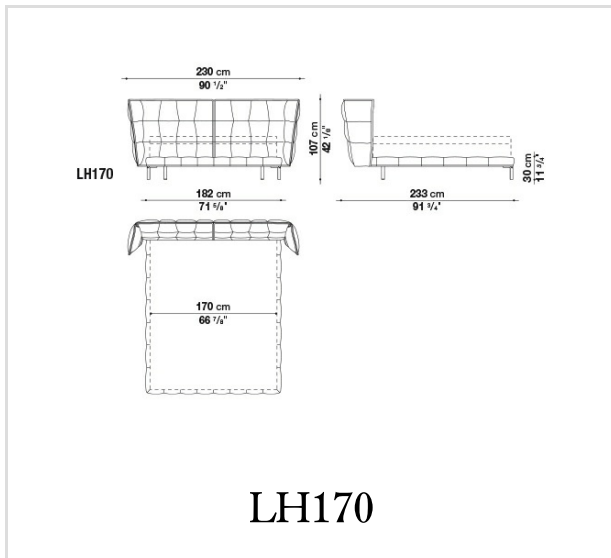

Technical informations

Innenrahmen:

Stahlrohre und -profile

Kopfteil Innenrahmen Füllung:

kalt elastischer Polyurethanschaum Bayfit® (Bayer®), Futter aus Polyesterfaser

Bettrahmen Innenrahmen Füllung:

geformtes Polyurethan, Futter aus Polyesterfaser

Technical drawings

210LH170

210LH180

B&B Italia reserves the right to make technological and aesthetic improvements to its models, including changes to the sizes and materials, without notice. The technical drawings do not define the details of the product. The measurements shown are indicative and may undergo changes. In particular, the dimensions relevant to the padded parts are subject to usage tolerances over time caused by the normal adjustment of the padding. For the specific information, please contact the dealer closest to you.