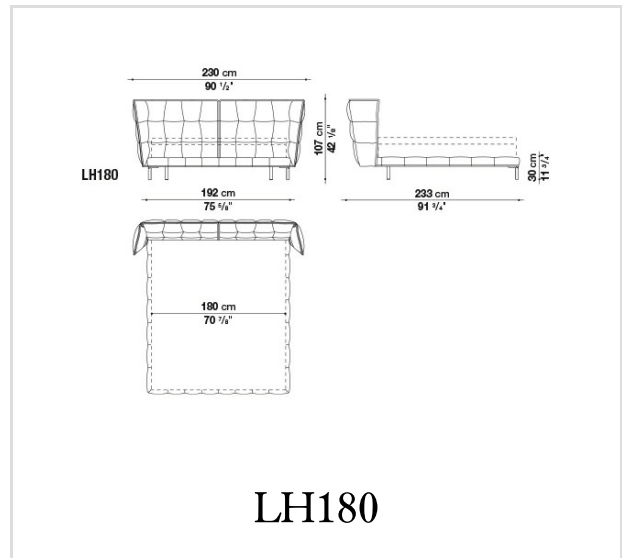

Technical informations

Innenrahmen:

Stahlrohre und -profile

Kopfteil Innenrahmen Füllung:

kalt elastischer Polyurethanschaum Bayfit® (Bayer®), Futter aus Polyesterfaser

Bettrahmen Innenrahmen Füllung:

geformtes Polyurethan, Futter aus Polyesterfaser

Technical drawings

210LH170

210LH180

B&B Italia reserves the right to make technological and aesthetic improvements to its models, including changes to the sizes and materials, without notice. The technical drawings do not define the details of the product. The measurements shown are indicative and may undergo changes. In particular, the dimensions relevant to the padded parts are subject to usage tolerances over time caused by the normal adjustment of the padding. For the specific information, please contact the dealer closest to you.