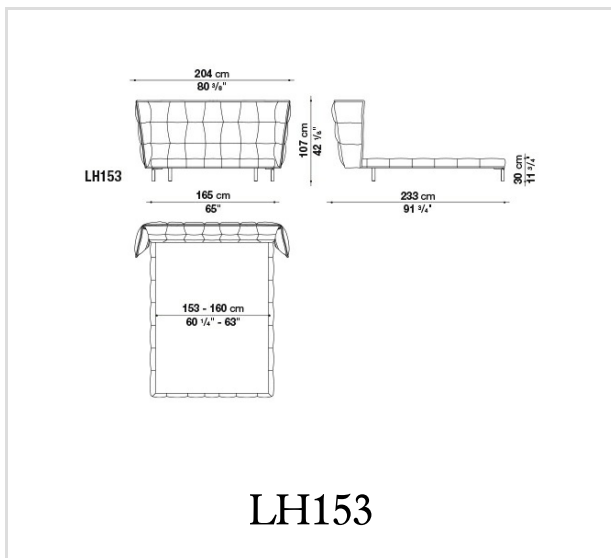

Technical informations

Innenrahmen:

Stahlrohre und -profile

Kopfteil Innenrahmen Füllung:

kalt elastischer Polyurethanschaum Bayfit® (Bayer®), Futter aus Polyesterfaser

Bettrahmen Innenrahmen Füllung:

geformtes Polyurethan, Futter aus Polyesterfaser

Technical drawings

210LH170

210LH180

B&B Italia reserves the right to make technological and aesthetic improvements to its models, including changes to the sizes and materials, without notice. The technical drawings do not define the details of the product. The measurements shown are indicative and may undergo changes. In particular, the dimensions relevant to the padded parts are subject to usage tolerances over time caused by the normal adjustment of the padding. For the specific information, please contact the dealer closest to you.