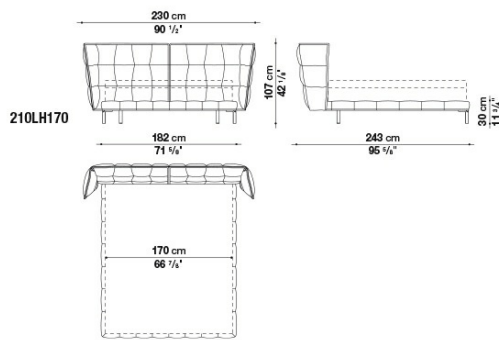

Technical drawings

210LH170

210LH180

B&B Italia reserves the right to make technological and aesthetic improvements to its models, including changes to the sizes and materials, without notice. The technical drawings do not define the details of the product. The measurements shown are indicative and may undergo changes. In particular, the dimensions relevant to the padded parts are subject to usage tolerances over time caused by the normal adjustment of the padding. For the specific information, please contact the dealer closest to you.