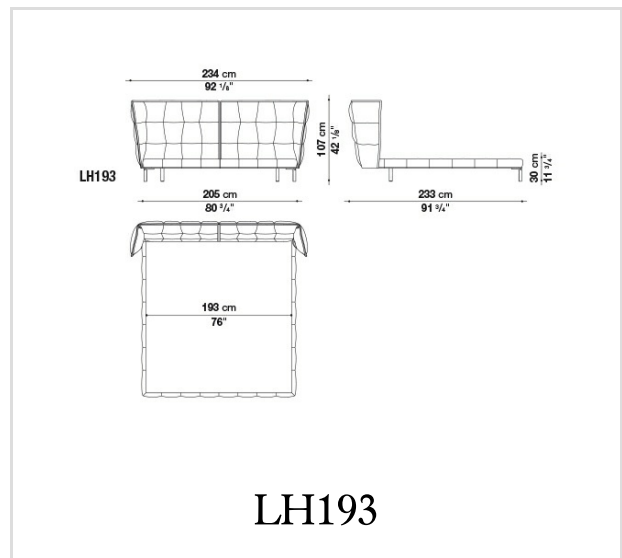

Technical informations

Innenrahmen:

Stahlrohre und -profile

Kopfteil Innenrahmen Füllung:

kalt elastischer Polyurethanschaum Bayfit® (Bayer®), Futter aus Polyesterfaser

Bettrahmen Innenrahmen Füllung:

geformtes Polyurethan, Futter aus Polyesterfaser

Technical drawings

210LH170

210LH180

B&B Italia reserves the right to make technological and aesthetic improvements to its models, including changes to the sizes and materials, without notice. The technical drawings do not define the details of the product. The measurements shown are indicative and may undergo changes. In particular, the dimensions relevant to the padded parts are subject to usage tolerances over time caused by the normal adjustment of the padding. For the specific information, please contact the dealer closest to you.