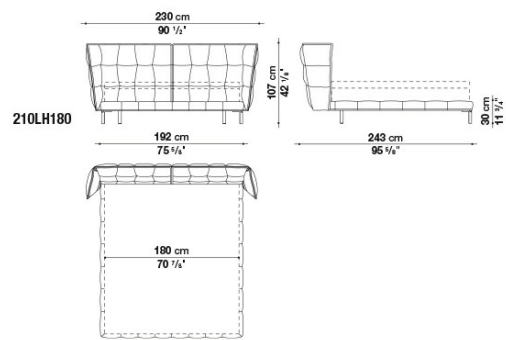

Technical informations

Innenrahmen:

Stahlrohre und -profile

Kopfteil Innenrahmen Füllung:

kalt elastischer Polyurethanschaum Bayfit® (Bayer®), Futter aus Polyesterfaser

Bettrahmen Innenrahmen Füllung:

geformtes Polyurethan, Futter aus Polyesterfaser

Technical drawings

210LH170

210LH180

B&B Italia reserves the right to make technological and aesthetic improvements to its models, including changes to the sizes and materials, without notice. The technical drawings do not define the details of the product. The measurements shown are indicative and may undergo changes. In particular, the dimensions relevant to the padded parts are subject to usage tolerances over time caused by the normal adjustment of the padding. For the specific information, please contact the dealer closest to you.