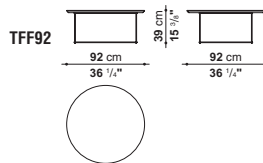

resemble Fat Fat and Lady Fat's mobile tray, proposing it on a very light steel rod frame, stressing its three-piece modularity. Also available with a single tray in three sizes.

**Struttura di sostegno**