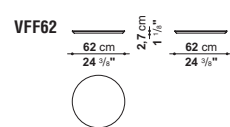

resemble Fat Fat and Lady Fat's mobile tray, proposing it on a very light steel rod frame, stressing its three-piece modularity. Also available with a single tray in three sizes.

**Struttura di sostegno**