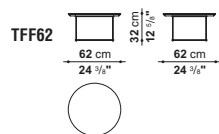

resemble Fat Fat and Lady Fat's mobile tray, proposing it on a very light steel rod frame, stressing its three-piece modularity. Also available with a single tray in three sizes.

**Struttura di sostegno**