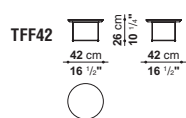

resemble Fat Fat and Lady Fat's mobile tray, proposing it on a very light steel rod frame, stressing its three-piece modularity. Also available with a single tray in three sizes.

**Struttura di sostegno**