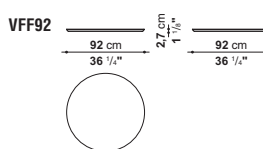

resemble Fat Fat and Lady Fat's mobile tray, proposing it on a very light steel rod frame, stressing its three-piece modularity. Also available with a single tray in three sizes.

**Struttura di sostegno**