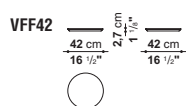

resemble Fat Fat and Lady Fat's mobile tray, proposing it on a very light steel rod frame, stressing its three-piece modularity. Also available with a single tray in three sizes.

**Struttura di sostegno**