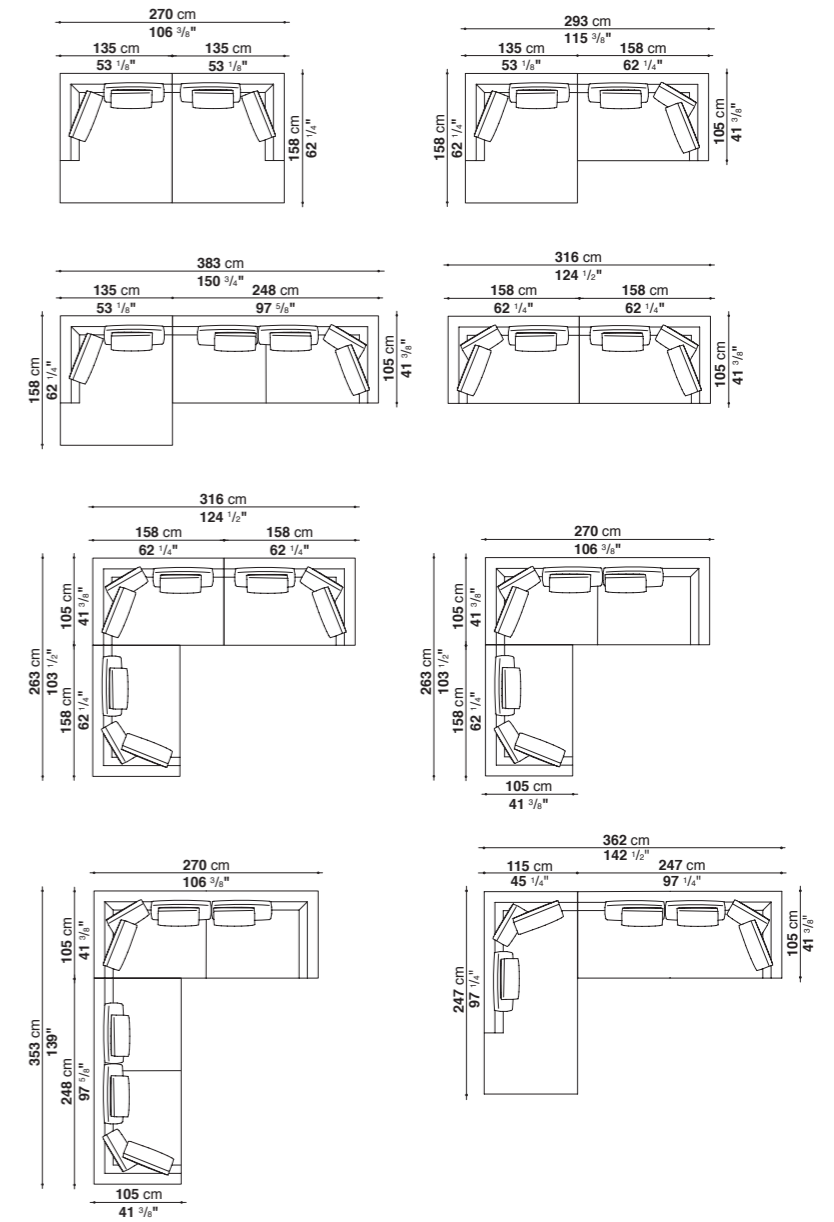

# Charles large

CHL270

CH158S - CHL135LD

CHL135LS - CHL135LD

panca/bench Athos '05, contenitore/storage unit Pab '05, poltroncina/small armchair J.J.

composizioni / compositions

CHL247LS/1 - CHL247LD/1

CH228S - CH228D

CH228S - CH156LD

CH180L

CH150P

TCH120/3

CHARLES