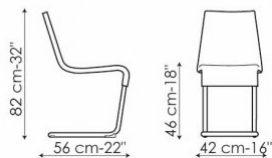

painted mat anthracite grey

chrome-plated

Skip

Skip arm