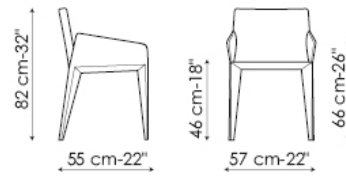

chromed steel

black nickel steel

- COVERED:

fabric

eco-leather

leather

Filly

Filly up

Filly large

Miss Filly

Miss Filly up