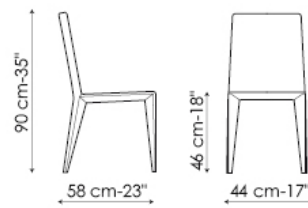

chromed steel

black nickel steel

- COVERED:

fabric

eco-leather

leather

Filly

Filly up

Filly large

Miss Filly

Miss Filly up