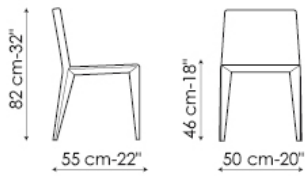

Filly large