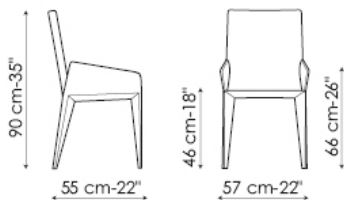

Miss Filly up