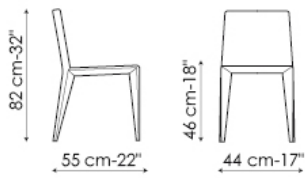

chromed steel

black nickel steel

- COVERED:

fabric

eco-leather

leather

Filly