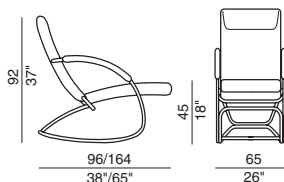

Swing_design Jochen Hoffmann

Dondolo e chaise longue.
Struttura: acciaio cromato o verniciato.
Rivestimento: tessuto o pelle.

Rocking chair and chaise longue.
Frame: chromium-plated or painted steel.
Covering: fabric or leather.

Schaukelstuhl und Chaiselongue.
Gestell: Stahl verchromt oder lackiert.
Bezug: Stoff oder Leder.

Fauteuil à bascule et chaise longue.
Structure: acier chromé ou verni.
Revêtement: tissu ou cuir souple.

Mecedora y chaise longue.
Estructura: acero cromado o pintado.
Tapizado: tejido o piel.