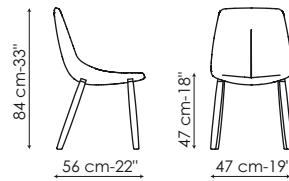

BONALDO

Bonaldo spa via Straelle, 3 35010 Villanova (PD) Italy tel. +39.049.9299011 fax +39.049.9299000 www.bonaldo.it bonaldo@bonaldo.it