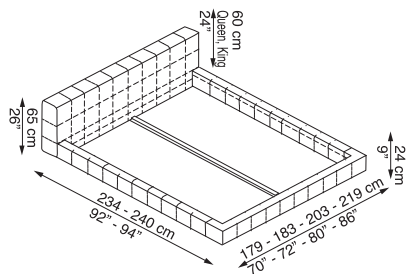

Squaring basso