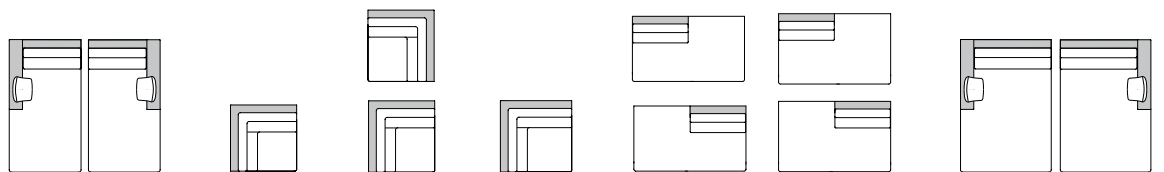

Maße cm

Longchair li/re BW-122-3030	Longchair li/re tief BW-122-3031	Eckteil 90° BW-122-4000	Eckteil 90° einseitig tief BW-122-4001	Eckteil 90° beidseitig tief BW-122-4002	Abschlusselement 2/80 li/re ½-Rücken BW-122-3032	Abschlusselement 2/80 li/re tief ½-Rücken BW-122-3033	Longchair breit li/re BW-122-3034	Longchair breit tief li/re BW-122-3035

Dimensions cm

Longchair le/ri BW-122-3030	Longchair le/ri deep BW-122-3031	Corner piece 90° BW-122-4000	Corner piece 90° on one side deep BW-122-4001	Corner 90° on both sides deep BW-122-4002	Finishing element 2/80 le/ri ½-back BW-122-3032	Finishing element 2/80 le/ri deep ½-back BW-122-3033	Longchair wide le/ri BW-122-3034	Longchair wide deep le/ri BW-122-3035

Breite ohne AL Width without AR			100	100	108	163	163		
Breite/Width AL Typ/AR Type 1/3/4/5/6/7	99	99						123	123
Breite/Width AL Typ/AR Type 2	109	109						133	133
Breite/Width AL Typ/AR Type 8	90	90						114	114
Tiefe/Depth	184	184	100	108	108	100	108	184	184
Höhe/Height	82	82	82	82	82	82	82	82	82
Sitzhöhe/Seat height	42	42	42	42	42	42	42	42	42
Sitztiefe/Seat depth	81	81	56	64	64	56	64	138	138
Sitzbreite/Seat width	138	138	56	56	64	163	163	105	105

Der Longchair wird wahlweise mit Rückenverstellung geliefert.
Die Gesamttiefe beträgt bei ausgeklapptem Rückenteil 199 cm.

The long chair is available with a back adjustment.
The total depth of the unfolded back is 199 cm.