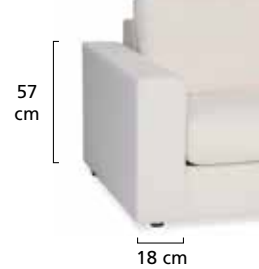

Frame

Seat width grid 80, 92.5 and 105 cm

In case of several elements, these are then connected using metal fitting-connection elements.

Seat depth

56 cm (standard) and 64 cm (deep)

Upholstery

Seat: flat spring with loose cushions

Armlehnen Armrests

TYPE 1

TYPE 2

TYPE 3

TYPE 4

TYPE 5

TYPE 6

TYPE 7