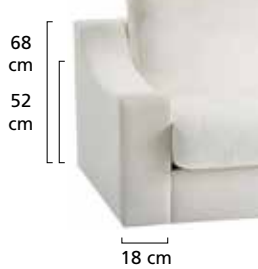

Frame

Seat width grid 80, 92.5 and 105 cm

In case of several elements, these are then connected using metal fitting-connection elements.

Seat depth

56 cm (standard) and 64 cm (deep)

Upholstery

Seat: flat spring with loose cushions

Armlehnen Armrests

TYPE 1

TYPE 2

TYPE 3

TYPE 4

TYPE 5

TYPE 6

TYPE 7

The INSPIRATION range of models includes single seaters and twin seaters manufactured in seat depths of 56 cm or 64 cm and three different widths based on an 80 cm, 92.5 cm and 105 cm seat width matrix. There are also three corner elements and the long chair element. Put together your preferred combination and work out the total sofa widths by adding the selected armrests. The single chair and foot stool are recommended to complement.

Sessel
Breite inkl. AL: 84 cm
Tiefe 94 cm

Corner
Deep:
Standard: Seat 56 cm / 56 cm, Corpus 100 cm / 100 cm
Deep on one-side: Seat 56 cm / 64 cm, Corpus 100 cm / 108 cm
Deep on both-sides: Seat 64 cm / 64 cm, Corpus 108 cm / 108 cm