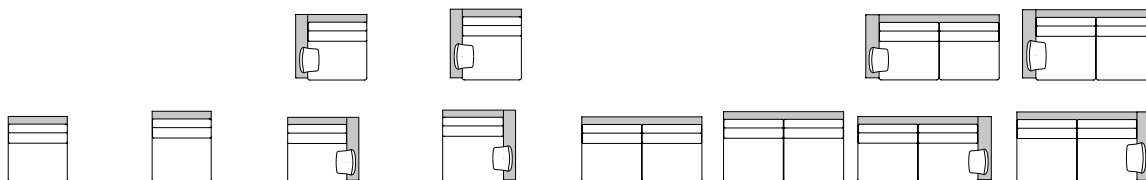

Maße cm

Anbau- element 1/92,5 BW-122-3014	Anbau- element 1/92,5 tief BW-122-3015	Abschluss- element 1/92,5 li/re BW-122-3016	Abschluss- element 1/92,5 li/re tief BW-122-3017	Anbau- element 2/92,5 BW-122-3018	Anbau- element 2/92,5 tief BW-122-3019	Abschluss- element 2/92,5 li/re BW-122-3020	Abschluss- element 2/92,5 li/re tief BW-122-3021

Dimensions cm

Extendable element 1/92,5 BW-122-3014	Extendable element 1/92,5 deep BW-122-3015	Finishing element 1/92,5 li/re BW-122-3016	Finishing element 1/92,5 li/re deep BW-122-3017	Extendable element 2/92,5 BW-122-3018	Extendable element 2/92,5 deep BW-122-3019	Finishing element 2/92,5 li/re BW-122-3020	Finishing element 2/92,5 li/re deep BW-122-3021

Breite ohne AL Width without AR	92,5	92,5	92,5	92,5	185	185	185	185
Breite/Width AL Typ/AR Type 1/3/4/5/6/7			110,5	110,5			203	203
Breite/Width AL Typ/AR Type 2			120,5	120,5			213	213
Breite/Width AL Typ/AR Type 8			101,5	101,5			194	194
Tiefe/Depth	100	108	100	108	100	108	100	108
Höhe/Height	82	82	82	82	82	82	82	82
Sitzhöhe/Seat height	42	42	42	42	42	42	42	42
Sitztiefe/Seat depth	56	64	56	64	56	64	56	64
Sitzbreite/Seat width	92,5	92,5	92,5	92,5	185	185	185	185