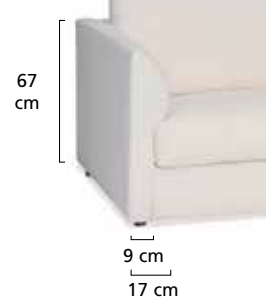

TYPE 8

Armlehtyp 3 wird wahlweise gegen Aufpreis auch mit einer Armlehnkopfstütze geliefert.

Armrest TYPE 3 can be optionally manufactured with an additional headrest into the armrest for an additional charge.