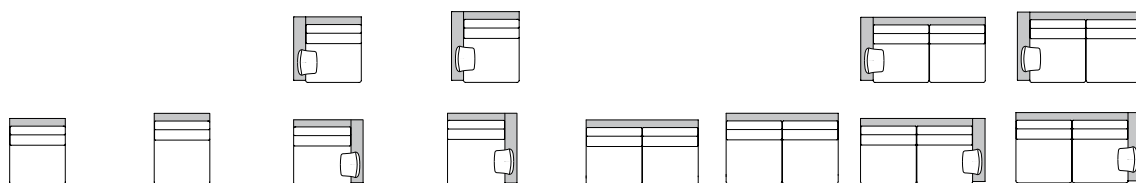

Erweiterungselemente Additional elements

Maße cm

Anbau- element 1/80 BW-122-3006	Anbau- element 1/80 tief BW-122-3007	Abschluss- element 1/80 li/re BW-122-3008	Abschluss- element 1/80 li/re tief BW-122-3009	Anbau- element 2/80 BW-122-3010	Anbau- element 2/80 tief BW-122-3011	Abschluss- element 2/80 li/re BW-122-3012	Abschluss- element 2/80 li/re tief BW-122-3013

Dimensions cm

Extendable element 1/80 BW-122-3006	Extendable element 1/80 deep BW-122-3007	Finishing element 1/80 le/ri BW-122-3008	Finishing element 1/80 le/ri deep BW-122-3009	Extendable element 2/80 BW-122-3010	Extendable element 2/80 deep BW-122-3011	Finishing element 2/80 le/ri BW-122-3012	Finishing element 2/80 le/ri deep BW-122-3013

Breite ohne AL Width without AR	80	80	80	80	160	160	160	160
Breite/Width AL Typ/AR Type 1/3/4/5/6/7			98	98			178	178
Breite/Width AL Typ/AR Type 2			108	108			188	188
Breite/Width AL Typ/AR Type 8			89	89			169	169
Tiefe/Depth	100	108	100	108	100	108	100	108
Höhe/Height	82	82	82	82	82	82	82	82
Sitzhöhe/Seat height	42	42	42	42	42	42	42	42
Sitztiefe/Seat depth	56	64	56	64	56	64	56	64
Sitzbreite/Seat width	80	80	80	80	160	160	160	160