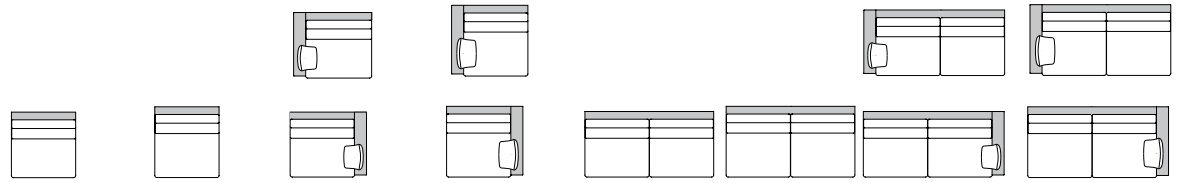

Erweiterungselemente Additional elements

Maße cm

Anbau- element 1/105 BW-122-3022	Anbau- element 1/105 tief BW-122-3023	Abschluss- element 1/105 li/re BW-122-3024	Abschluss- element 1/105 li/re tief BW-122-3025	Anbau- element 2/105 BW-122-3026	Anbau- element 2/105 tief BW-122-3027	Abschluss- element 2/105 li/re BW-122-3028	Abschluss- element 2/105 li/re tief BW-122-3029

Dimensions cm

Extendable element 1/105 BW-122-3022	Extendable element 1/105 deep BW-122-3023	Finishing element 1/105 li/re BW-122-3024	Finishing element 1/105 li/re deep BW-122-3025	Extendable element 2/105 BW-122-3026	Extendable element 2/105 deep BW-122-3027	Finishing element 2/105 li/re BW-122-3028	Finishing element 2/105 li/re deep BW-122-3029

Breite ohne AL Width without AR	105	105	105	105	210	210	210	210
Breite/Width AL Typ/AR Type 1/3/4/5/6/7			123	123			228	228
Breite/Width AL Typ/AR Type 2			133	133			238	238
Breite/Width AL Typ/AR Type 8			114	114			219	219
Tiefe/Depth	100	108	100	108	100	108	100	108
Höhe/Height	82	82	82	82	82	82	82	82
Sitzhöhe/Seat height	42	42	42	42	42	42	42	42
Sitztiefe/Seat depth	56	64	56	64	56	64	56	64
Sitzbreite/Seat width	105	105	105	105	210	210	210	210