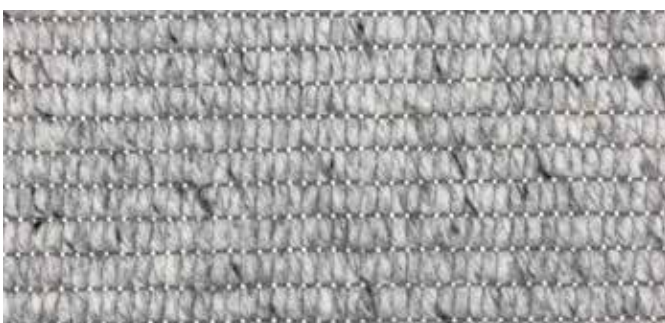

Pavé berberi

With this Belgian premium wool rug, you are making a durable & stylish choice for your interior. Available in 5 different colors. The unique properties of wool ensure that you will enjoy your rug for years to come. Suitable for all applications within your home, both as a finished or wall-to-wall carpet. The shape of this product can be personalized.

made in Belgium

With this Belgian premium wool rug, you are making a durable & stylish choice for your interior. Suitable for all applications within your home, both as a finished or wall-to-wall carpet. The shape of this product can be personalized.

Pavé berberi

collection colors:

5170 sandy brown

5836 coldgrey

1820 charcoal