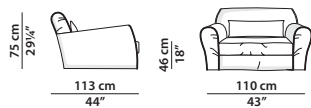

MADE IN ITALY

HOUSSE Paola Navone

110 x 113 h75

Poltrona. Armchair.

92 x 62 h46

Pouf.