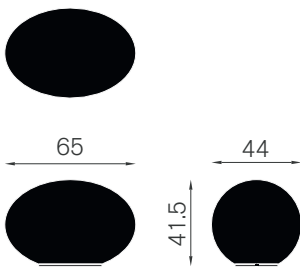

Flexible seating or footrest in ecological flexible polyurethane, CFC free, with internal anatomical rigid structure. There are two lateral slits to keep the elastic fabric in place. The cover is removable and comes in several colors.

Materials:

Structure: ecological flexible polyurethane, CFC free, with internal rigid structure.

Cover: bi-elastic fabric.

ds855
seating/footrest