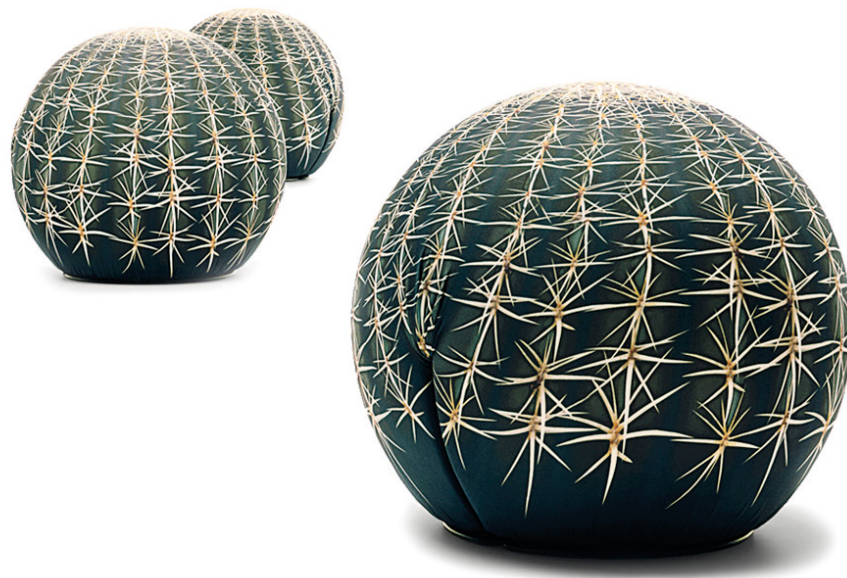

# Tattoo Collection

Maurizio Galante, Tal Lancman | 2008-2011

Grande antico marble, Carrara marble, portasanta marble

Cactus

Eve, Snow White

Flexible seating or footrest in the shape of a sphere (Tatino) in CFC-free flexible polyurethane, with internal rigid structure and plastic base. Original photographic images printed on the bi-elastic technical-fabric cover.

Materials:

Structure: ecological flexible polyurethane, CFC free, with internal rigid structure.

Cover: bi-elastic fabric.

dm860.cs/mc/ga/ps  
seating/footrest

---

dm860.ev/sw  
seating/footrest

---