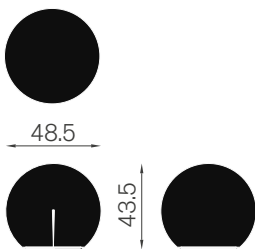

Flexible seating or footrest in the shape of a sphere (Tatino) in CFC-free flexible polyurethane, with internal rigid structure and plastic base. Original photographic images printed on the bi-elastic technical-fabric cover.

Materials:

Structure: ecological flexible polyurethane, CFC free, with internal rigid structure.

Cover: bi-elastic fabric.

dm860.cs/mc/ga/ps
seating/footrest