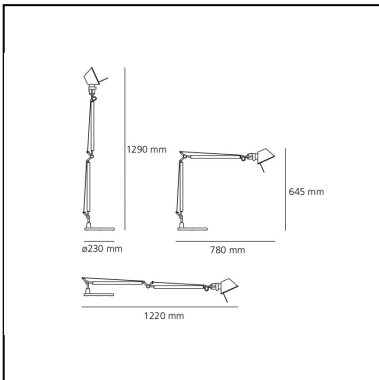

Tolomeo table LED 3000K - Body Lamp

Michele De Lucchi
Giancarlo Fassina

IP20  

LUMINAIRE

- Watt: **8W**
- Voltage: **24V**
- Delivered lumen output: **761lm**
- CCT: **3000K**
- Efficiency: **100%**
- Efficacy: **95.10lm/W**
- CRI: **90**
- Dimmer Typology: **Microswitch Dimmer**

The design of the Tolomeo is characterized by clean and minimalist lines, with a structure made of aluminum. This material gives the lamp not only a modern and sophisticated look but also remarkable lightness and robustness. The lamp head, adjustable in all directions, is equipped with a stamped aluminum reflector that ensures uniform light distribution, making it ideal for various lighting needs.

DIMENSIONS

- Length: **780 mm**
- Height: **645 mm**
- Base Diameter: **230 mm**
- Max Extension Height: **1290 mm**
- Max Extension Length: **1220 mm**
- Glow Wire Test: **750°**

SOURCES INCLUDED

- Category: **Led**
- Number: **1**
- Watt: **10W**
- Color temperature (K): **3000 K**