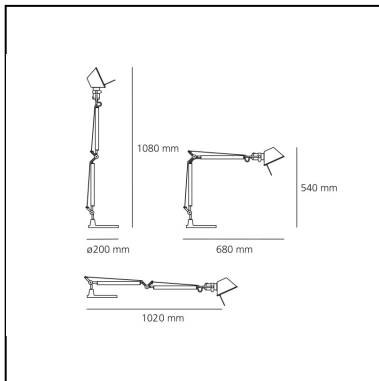

Tolomeo Mini Table LED 3000K with Movement Detector - Body Lamp

Michele De Lucchi
Giancarlo Fassina

IP20   

LUMINAIRE

- Watt: **8W**
- Voltage: **24V**
- Delivered lumen output: **761lm**
- CCT: **3000K**
- Efficiency: **100%**
- Efficacy: **95.10lm/W**
- CRI: **90**
- Dimmer Typology: **Microswitch Dimmer**

Tolomeo Mini maintains the same dimensions of the diffuser as the standard version, shortening the length of the arms.

FEATURES

- Product Code: **A005500**
- Colour: **Aluminium**
- Installation: **Table**
- Material: **aluminium, steel**
- Series: **Design Collection**
- design by: **Michele De Lucchi, Giancarlo Fassina**

DIMENSIONS

- Length: **680 mm**
- Height: **540 mm**
- Base Diameter: **200 mm**
- Max Extension Height: **1080 mm**
- Max Extension Length: **1020 mm**
- Glow Wire Test: **750°**

SOURCES INCLUDED

- Category: **Led**
- Number: **1**
- Watt: **10W**
- Color temperature (K): **3000 K**