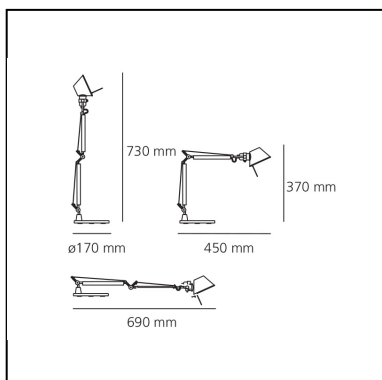

Tolomeo Micro Table LED 3000K - Body lamp + Base

Michele De Lucchi
Giancarlo Fassina

IP20   EAC

LUMINAIRE

- Watt: **7W**
- Voltage: **24V**
- Delivered lumen output: **648lm**
- CCT: **3000K**
- Efficiency: **71%**
- Efficacy: **92.60lm/W**
- CRI: **90**
- Dimmer Typology: **Microswitch Dimmer**

DIMENSIONS

- Length: **450 mm**
- Height: **370 mm**
- Base Diameter: **170 mm**
- Max Extension Height: **730 mm**
- Max Extension Length: **690 mm**
- Glow Wire Test: **750°**

SOURCES INCLUDED

- Category: **Led**
- Number: **1**
- Watt: **4,8W**
- Color temperature (K): **3000K**
- CRI: **90**