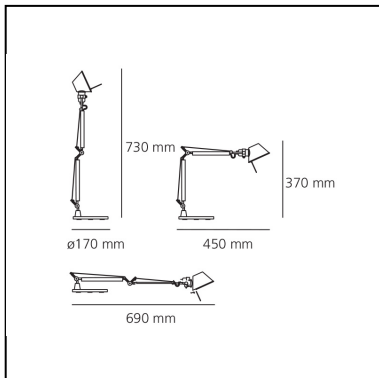

Tolomeo Micro Gold - Body Lamp + Base

Michele De Lucchi
Giancarlo Fassina

IP20   

LUMINAIRE *

- Watt: **5W**
- Voltage: **220V-240V**
- Delivered lumen output: **267lm**
- Efficiency: **57%**
- Efficacy: **53.33lm/W**
- CRI: **80**

* Photometric data may vary depending on the source installed. Light measurements are provided in relative form and technical lighting calculations may be updated according to the effective source used.

DIMENSIONS

- Length: **450 mm**
- Height: **370 mm**
- Base Diameter: **170 mm**
- Max Extension Height: **730 mm**
- Max Extension Length: **690 mm**
- Impact Resistance: **N/D**
- Glow Wire Test: **N/D°**