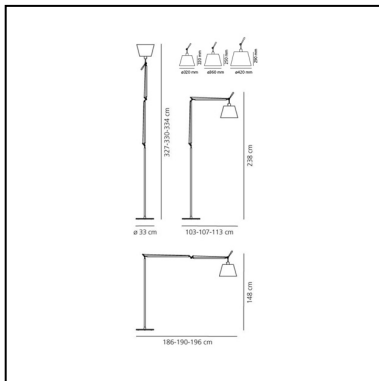

## LUMINAIRE \*

- Watt: **21W**
- Voltage: **220V-240V**
- Delivered lumen output: **2126lm**
- Efficiency: **87%**
- Efficacy: **101.25lm/W**
- CRI: **80**

\* Photometric data may vary depending on the source installed.  
Light measurements are provided in relative form and technical lighting calculations may be updated according to the effective source used.

## DIMENSIONS

- Length: **1030 mm**
- Height: **1480 mm**
- Diameter: **320 mm**
- Base Diameter: **330 mm**
- Max Extension Height: **3270 mm**
- Max Extension Length: **1860 mm**
- Impact Resistance: **N/D**
- Glow Wire Test: **N/D°**