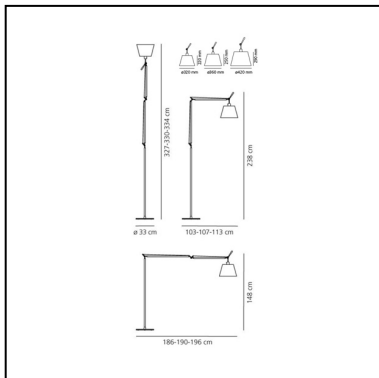

Tolomeo Floor Mega - Aluminium - OnOff - Body Lamp

Michele De Lucchi
Giancarlo Fassina

IP20   **EAC**  

LUMINAIRE *

- Watt: **21W**
- Voltage: **220V-240V**
- Delivered lumen output: **2126lm**
- Efficiency: **87%**
- Efficacy: **101.25lm/W**
- CRI: **80**

DIMENSIONS

- Length: **1030 mm**
- Height: **1480 mm**
- Diameter: **320 mm**
- Base Diameter: **330 mm**
- Max Extension Height: **3270 mm**
- Max Extension Length: **1860 mm**
- Impact Resistance: **N/D**
- Glow Wire Test: **N/D°**