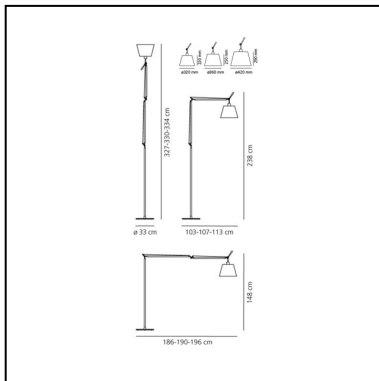

Tolomeo Floor Mega - LED 3000K - Black - Dimmer on head - Body Lamp

Michele De Lucchi
Giancarlo Fassina

LUMINAIRE

- Watt: **31W**
- Voltage: **220V-240V**
- Delivered lumen output: **1894lm**
- CCT: **3000K**
- Efficiency: **65%**
- Efficacy: **61.1lm/W**
- CRI: **92**
- Dimmer Typology: **Microswitch Dimmer**

Notes

Diffuser available in three sizes. Complete lamp consists of body lamp + accessories

DESCRIPTION

Icon of Italian design and the result of the brainchild of designers Michele De Lucchi and Giancarlo Fassina, the Tolomeo lamp was launched on the market in 1987. It embodies the perfect balance between functionality and aesthetics.

The design of the Tolomeo is characterized by clean and minimalist lines, with a structure made of aluminum. This material gives the lamp not only a modern and sophisticated look but also remarkable lightness and robustness.

One of the distinctive elements of the Tolomeo is its articulated arm system. Thanks to an innovative spring mechanism, the lamp can be easily adjusted in height and tilt, ensuring great flexibility of use.

The timeless elegance and impeccable functionality have made it one of the most famous lamps in the world and it has received numerous international awards. This lamp is not just an object of illumination, but a true masterpiece of design that continues to inspire and fascinate generations of beauty lovers.

In the Mega version, the traditional aluminum head has been replaced by a version with a balanced diffuser in three different sizes that casts a soft glow into its surroundings.

FEATURES

- Product Code: **0761030A**
- Colour: **Black**
- Installation: **Floor**
- Material: **Silk satin fabric or parchment paper, aluminium, steel**
- Series: **Design Collection**
- design by: **Michele De Lucchi, Giancarlo Fassina**

DIMENSIONS

- Length: **1070 mm**
- Height: **1480 mm**
- Diameter: **360 mm**
- Base Diameter: **330 mm**
- Max Extension Height: **3300 mm**
- Max Extension Length: **1900 mm**
- Impact Resistance: **N/D**
- Glow Wire Test: **650°C**

SOURCES INCLUDED