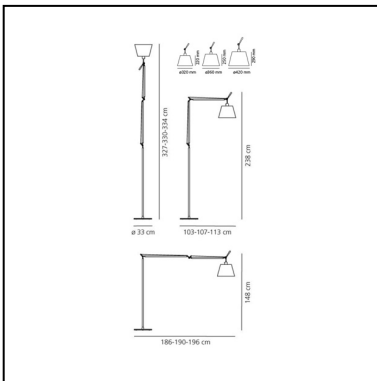

Tolomeo Floor Mega - LED 3000K - Black - Dimmer - Body Lamp

Michele De Lucchi
Giancarlo Fassina

LUMINAIRE

- Watt: **31W**
- Voltage: **220V-240V**
- Delivered lumen output: **1914lm**
- CCT: **3000K**
- Efficiency: **66%**
- Efficacy: **61.76lm/W**
- CRI: **92**
- Dimmer Typology: **Microswitch Dimmer su cavo**

Notes

Diffuser available in three sizes. Complete lamp consists of body lamp + accessories

DESCRIPTION

Icon of Italian design and the result of the brainchild of designers Michele De Lucchi and Giancarlo Fassina, the Tolomeo lamp was launched on the market in 1987. It embodies the perfect balance between functionality and aesthetics.

The design of the Tolomeo is characterized by clean and minimalist lines, with a structure made of aluminum. This material gives the lamp not only a modern and sophisticated look but also remarkable lightness and robustness.

One of the distinctive elements of the Tolomeo is its articulated arm system. Thanks to an innovative spring mechanism, the lamp can be easily adjusted in height and tilt, ensuring great flexibility of use.

The timeless elegance and impeccable functionality have made it one of the most famous lamps in the world and it has received numerous international awards. This lamp is not just an object of illumination, but a true masterpiece of design that continues to inspire and fascinate generations of beauty lovers.

In the Mega version, the traditional aluminum head has been replaced by a version with a balanced diffuser in three different sizes that casts a soft glow into its surroundings.

FEATURES

- Product Code: **0762030A**
- Colour: **Black**
- Installation: **Floor**
- Material: **Silk satin fabric or parchment paper, aluminium, steel**
- Series: **Design Collection**
- design by: **Michele De Lucchi, Giancarlo Fassina**

DIMENSIONS

- Length: **1030 mm**
- Height: **1480 mm**
- Diameter: **320 mm**
- Base Diameter: **330 mm**
- Max Extension Height: **3270 mm**
- Max Extension Length: **1860 mm**
- Impact Resistance: **N/D**
- Glow Wire Test: **650°C**

SOURCES INCLUDED