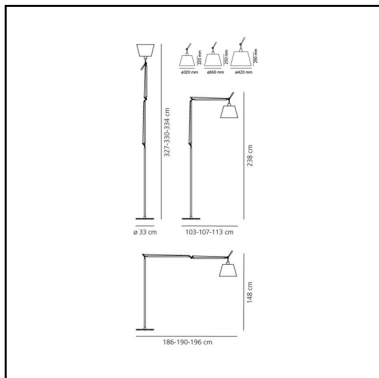

Tolomeo Floor Mega - LED 2700K - Black - Dimmer on head - Body Lamp

Michele De Lucchi
Giancarlo Fassina

LUMINAIRE

- Watt: **31W**
- Voltage: **220V-240V**
- Delivered lumen output: **1868lm**
- CCT: **2700K**
- Efficiency: **69%**
- Efficacy: **60.26lm/W**
- CRI: **90**
- Dimmer Typology: **Microswitch Dimmer**

Notes

Diffuser available in three sizes. Complete lamp consists of body lamp + accessories

DESCRIPTION

Icon of Italian design and the result of the brainchild of designers Michele De Lucchi and Giancarlo Fassina, the Tolomeo lamp was launched on the market in 1987. It embodies the perfect balance between functionality and aesthetics.

The design of the Tolomeo is characterized by clean and minimalist lines, with a structure made of aluminum. This material gives the lamp not only a modern and sophisticated look but also remarkable lightness and robustness.

One of the distinctive elements of the Tolomeo is its articulated arm system. Thanks to an innovative spring mechanism, the lamp can be easily adjusted in height and tilt, ensuring great flexibility of use.

The timeless elegance and impeccable functionality have made it one of the most famous lamps in the world and it has received numerous international awards. This lamp is not just an object of illumination, but a true masterpiece of design that continues to inspire and fascinate generations of beauty lovers.

In the Mega version, the traditional aluminum head has been replaced by a version with a balanced diffuser in three different sizes that casts a soft glow into its surroundings.

FEATURES

- Product Code: **0761W30A**
- Colour: **Black**
- Installation: **Floor**
- Material: **Silk satin fabric or parchment paper, aluminium, steel**
- Series: **Design Collection**
- design by: **Michele De Lucchi, Giancarlo Fassina**

DIMENSIONS

- Length: **1070 mm**
- Height: **1480 mm**
- Diameter: **360 mm**
- Base Diameter: **330 mm**
- Max Extension Height: **3300 mm**
- Max Extension Length: **1900 mm**
- Impact Resistance: **N/D**
- Glow Wire Test: **650°C**

SOURCES INCLUDED