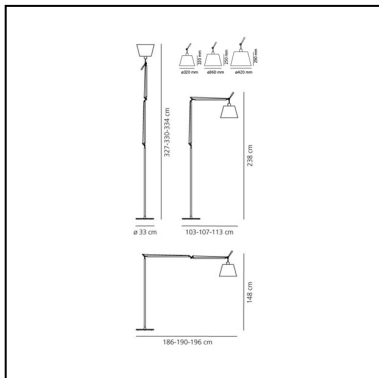

Tolomeo Floor Mega - LED 2700K - Black - Dimmer - Body Lamp

Michele De Lucchi
Giancarlo Fassina

LUMINAIRE

- Watt: **31W**
- Voltage: **220V-240V**
- Delivered lumen output: **1868lm**
- CCT: **2700K**
- Efficiency: **69%**
- Efficacy: **60.26lm/W**
- CRI: **90**
- Dimmer Typology: **Microswitch Dimmer su cavo**

Notes

Diffuser available in three sizes. Complete lamp consists of body lamp + accessories

DESCRIPTION

Icon of Italian design and the result of the brainchild of designers Michele De Lucchi and Giancarlo Fassina, the Tolomeo lamp was launched on the market in 1987. It embodies the perfect balance between functionality and aesthetics.

The design of the Tolomeo is characterized by clean and minimalist lines, with a structure made of aluminum. This material gives the lamp not only a modern and sophisticated look but also remarkable lightness and robustness.

One of the distinctive elements of the Tolomeo is its articulated arm system. Thanks to an innovative spring mechanism, the lamp can be easily adjusted in height and tilt, ensuring great flexibility of use.

The timeless elegance and impeccable functionality have made it one of the most famous lamps in the world and it has received numerous international awards. This lamp is not just an object of illumination, but a true masterpiece of design that continues to inspire and fascinate generations of beauty lovers.

In the Mega version, the traditional aluminum head has been replaced by a version with a balanced diffuser in three different sizes that casts a soft glow into its surroundings.

FEATURES

- Product Code: **0762W30A**
- Colour: **Black**
- Installation: **Floor**
- Material: **Silk satin fabric or parchment paper, aluminium, steel**
- Series: **Design Collection**
- design by: **Michele De Lucchi, Giancarlo Fassina**

DIMENSIONS

- Length: **1030 mm**
- Height: **1480 mm**
- Diameter: **320 mm**
- Base Diameter: **330 mm**
- Max Extension Height: **3270 mm**
- Max Extension Length: **1860 mm**
- Impact Resistance: **N/D**
- Glow Wire Test: **650°C**

SOURCES INCLUDED