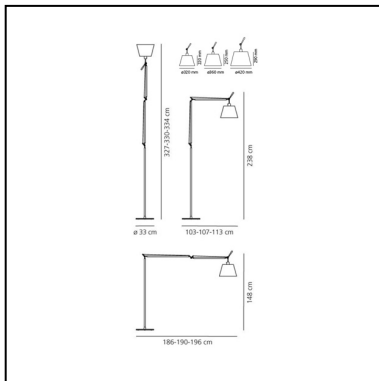

Tolomeo Floor Mega - LED 3000K - Aluminium - Dimmer - Body Lamp

Michele De Lucchi
Giancarlo Fassina

LUMINAIRE

- Watt: **31W**
- Voltage: **220V-240V**
- Delivered lumen output: **1894lm**
- CCT: **3000K**
- Efficiency: **65%**
- Efficacy: **61.1lm/W**
- CRI: **92**
- Dimmer Typology: **Microswitch Dimmer su cavo**

Notes

Diffuser available in three sizes. Complete lamp consists of body lamp + accessories

DESCRIPTION

Icon of Italian design and the result of the brainchild of designers Michele De Lucchi and Giancarlo Fassina, the Tolomeo lamp was launched on the market in 1987. It embodies the perfect balance between functionality and aesthetics.

The design of the Tolomeo is characterized by clean and minimalist lines, with a structure made of aluminum. This material gives the lamp not only a modern and sophisticated look but also remarkable lightness and robustness.

One of the distinctive elements of the Tolomeo is its articulated arm system. Thanks to an innovative spring mechanism, the lamp can be easily adjusted in height and tilt, ensuring great flexibility of use.

The timeless elegance and impeccable functionality have made it one of the most famous lamps in the world and it has received numerous international awards. This lamp is not just an object of illumination, but a true masterpiece of design that continues to inspire and fascinate generations of beauty lovers.

In the Mega version, the traditional aluminum head has been replaced by a version with a balanced diffuser in three different sizes that casts a soft glow into its surroundings.

FEATURES

- Product Code: **0762010A**
- Colour: **Aluminium**
- Installation: **Floor**
- Material: **Silk satin fabric or parchment paper, aluminium, steel**
- Series: **Design Collection**
- design by: **Michele De Lucchi, Giancarlo Fassina**

DIMENSIONS

- Length: **1030 mm**
- Height: **1480 mm**
- Diameter: **320 mm**
- Base Diameter: **330 mm**
- Max Extension Height: **3270 mm**
- Max Extension Length: **1860 mm**
- Impact Resistance: **N/D**
- Glow Wire Test: **650°C**

SOURCES INCLUDED