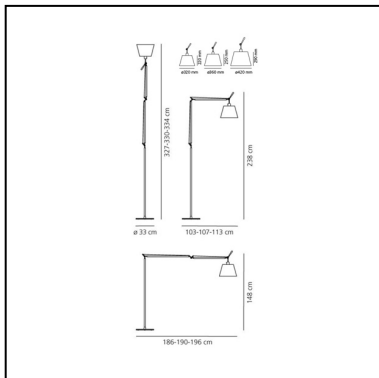

Tolomeo Floor Mega - LED 2700K - Aluminium - Dimmer - Body Lamp

Michele De Lucchi
Giancarlo Fassina

LUMINAIRE

- Watt: **31W**
- Voltage: **220V-240V**
- Delivered lumen output: **1868lm**
- CCT: **2700K**
- Efficiency: **69%**
- Efficacy: **60.26lm/W**
- CRI: **90**
- Dimmer Typology: **Microswitch Dimmer su cavo**

Notes

Diffuser available in three sizes. Complete lamp consists of body lamp + accessories

DESCRIPTION

Icon of Italian design and the result of the brainchild of designers Michele De Lucchi and Giancarlo Fassina, the Tolomeo lamp was launched on the market in 1987. It embodies the perfect balance between functionality and aesthetics.

The design of the Tolomeo is characterized by clean and minimalist lines, with a structure made of aluminum. This material gives the lamp not only a modern and sophisticated look but also remarkable lightness and robustness.

One of the distinctive elements of the Tolomeo is its articulated arm system. Thanks to an innovative spring mechanism, the lamp can be easily adjusted in height and tilt, ensuring great flexibility of use.

The timeless elegance and impeccable functionality have made it one of the most famous lamps in the world and it has received numerous international awards. This lamp is not just an object of illumination, but a true masterpiece of design that continues to inspire and fascinate generations of beauty lovers.

In the Mega version, the traditional aluminum head has been replaced by a version with a balanced diffuser in three different sizes that casts a soft glow into its surroundings.

FEATURES

- Product Code: **0762W10A**
- Colour: **Aluminium**
- Installation: **Floor**
- Material: **Silk satin fabric or parchment paper, aluminium, steel**
- Series: **Design Collection**
- design by: **Michele De Lucchi, Giancarlo Fassina**

DIMENSIONS

- Length: **1030 mm**
- Height: **1480 mm**
- Diameter: **320 mm**
- Base Diameter: **330 mm**
- Max Extension Height: **3270 mm**
- Max Extension Length: **1860 mm**
- Impact Resistance: **N/D**
- Glow Wire Test: **650°C**

SOURCES INCLUDED