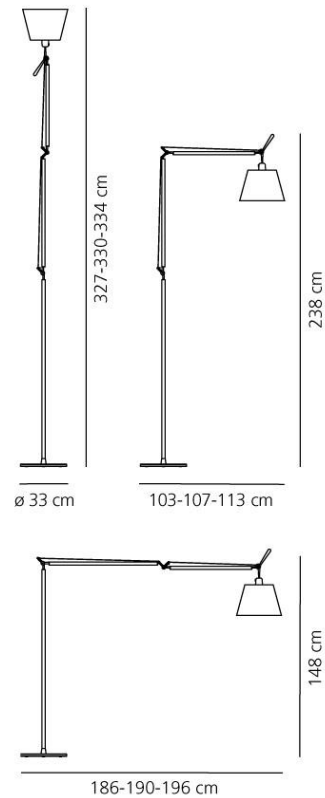

### TECHNICAL DATA SHEET

#### FEATURES

Product name:	Tolomeo Mega terra - Black 32 Dimmer
Article Code:	0778030A + 0779030A + 0772010A
Colour:	Black
Material:	Polished aluminium, fabric and plastic
Support:	Base
Support colour:	Black
Series:	Design
Environment:	Indoor

#### DIMENSIONS

Length:	(cm) 103
Height:	(cm) 148
Cutout width:	(cm) 32
Base Diameter:	(cm) 33
Max Extension Height:	(cm) 327
Max Extension Length:	(cm) 186
Cutout shape:	

#### DIMENSIONS