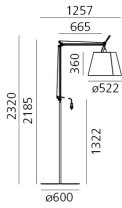

Tolomeo Paralume Outdoor

“The Tolomeo family is expanded to include a new outdoor product. The light source is enclosed in a diffusing cap fitted inside a transparent IP65 plastic unit that recalls old lampposts, in use when light was produced from oil. The structural elements of Tolomeo were strengthened and consolidated to resist to the increased stress. The family is also enriched with a shade to adapt the lamp for use on terraces or in domestic outdoor locations.” Michele De Lucchi Once again Tolomeo is a testimonial of the uniqueness of Artemide: its design competence, technology, and care for man and the planet are simply conveyed through a product that, after 30 years, can still illuminate the future with the same impact. The iconic lamp comes in the floor, suspension, and hook version, with materials and finishes ideal for outdoor use. The family is now a more comprehensive system, capable to address indoor and outdoor, public and private needs. Tolomeo Mega Outdoor is produced in the larger size (diffuser diameter: 50 cm) to adjust to the perceptive proportions of broader and open spaces. The diffuser is coated with the Thuia fabric by Paola Lenti, a durable and washable plastic material that looks like natural jute. However, Tolomeo Mega Outdoor is designed for use without a diffuser, with the exposed opal glass diffusing unit covering the source and ensuring IP protection: in this version it looks like a traditional lamppost.

Basalt ● White ○

W	Dimension	Lichtstrom (lm)	Color	Code
23 W	52 cm	1880 lm	●	T076100 + T076300 + T077320
			○	T076100 + T076300 + T077310

LED Pendant

⚡ IP65

W	Dimension	Lichtstrom (lm)	Color	Code
23 W	52 cm	1880 lm	●	T076000 + T077320
			○	T076000 + T077310

LED Hook

⚡ IP44

W	Dimension	Lichtstrom (lm)	Color	Code
23 W	H 56.3 cm	1880 lm	●	T077320 + T076500
			○	T076500 + T077310

Designer

› Michele De Lucchi

› Giancarlo Fassina