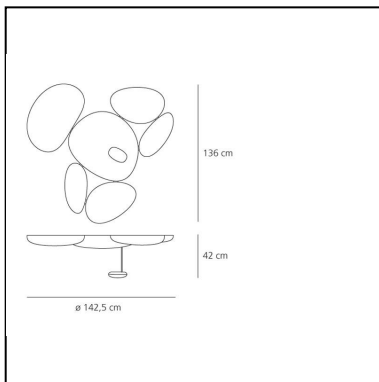

## LUMINAIRE

- Watt: **29W**
- Delivered lumen output: **1662lm**
- CCT: **3000K**
- Efficiency: **58%**
- Efficacy: **57.31lm/W**
- CRI: **90**
- Dimmable Typology: **Push**

## Notes

Available in two versions: the first, in which the indirect light comes from a lighting unit integrated into the lamp, the second, in which the indirect light comes from a wall projector that is separate from the lamp. Skydro is a sectional unit that enables numerous elements to be added. To assemble the multiple units it needs - in addition to the basic units (with or without light source) - an assembly kit (template) and cable kits for the electrical connection.

## DIMENSIONS

- Height: **1360 mm**
- Diameter: **1420 mm**
- Depth: **420 mm**
- Glow Wire Test: **960°C**