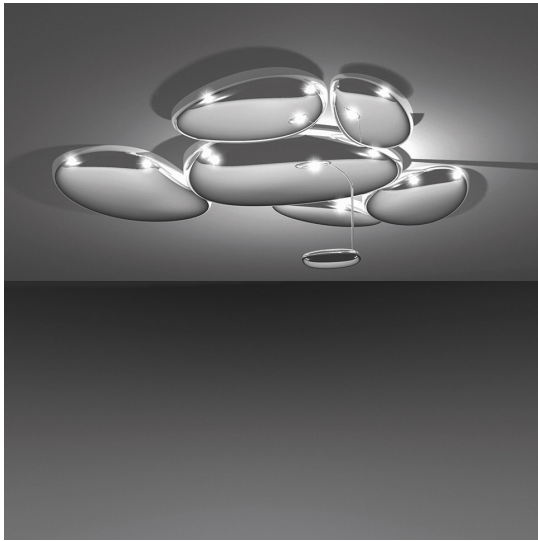

# Skydro Ceiling Led 3000K

Ross Lovegrove

IP20    Dimmerable: 

## Notes

Available in two versions: the first, in which the indirect light comes from a lighting unit integrated into the lamp, the second, in which the indirect light comes from a wall projector that is separate from the lamp. Skydro is a sectional unit that enables numerous elements to be added. To assemble the multiple units it needs - in addition to the basic units (with or without light source) - an assembly kit (template) and cable kits for the electrical connection.

## DESCRIPTION

Ceiling lamp, a further development of the Hydro series. A series of pebbles forms a bright sky reflecting the light that bounces on its biomorphic surfaces.

## FEATURES

- Product Code: **1245110A**
- Colour: **Polished chrome**
- Installation: **Ceiling**
- Material: **Aluminium, steel, ABS**
- Series: **Design Collection**
- Environment: **Indoor**
- Emission: **Indirect**
- design by: **Ross Lovegrove**