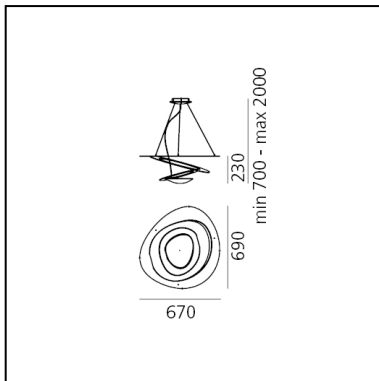

Pirce Mini Suspension LED - 3000K - White

Giuseppe Maurizio Scutellà

IP 20      Dimmerable: 

LUMINAIRE

- Watt: **44W**
- Voltage: **220V-240V**
- Delivered lumen output: **3313lm**
- CCT: **3000K**
- Efficiency: **82%**
- Efficacy: **75.30lm/W**
- CRI: **90**
- Dimmable Typology: **Push**

FEATURES

- Product Code: **1256110A**
- Colour: **White**
- Installation: **Suspension**
- Material: **Aluminum**
- Series: **Design Collection**
- Environment: **Indoor**
- Area contract: **Residential**
- Emission: **Indirect**
- design by: **Giuseppe Maurizio Scutellà**

DIMENSIONS

- Length: **670 mm**
- Width: **690 mm**
- Height: **230 mm**
- Max Height from ceiling: **2000 mm**
- Impact Resistance: **N/D**
- Glow Wire Test: **650°**

SOURCES INCLUDED

- Category: **Led**
- Number: **1**
- Watt: **44W**
- Delivered lumen output: **4230lm**
- Color temperature (K): **3000K**
- CRI: **90**
- Color Tolerance: **MacAdam 2SDCM**