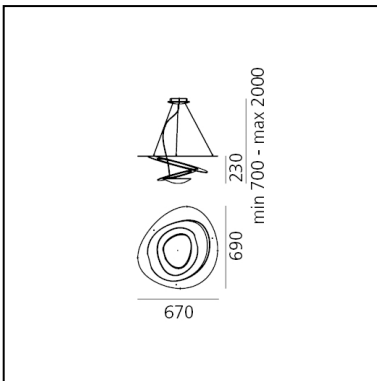

## LUMINAIRE

- Watt: **44W**
- Voltage: **220V-240V**
- Delivered lumen output: **3097lm**
- CCT: **2700K**
- Efficiency: **82%**
- Efficacy: **70.39lm/W**
- CRI: **90**
- Dimmable Typology: **Push**

## FEATURES

- Product Code: **1256W10A**
- Colour: **White**
- Installation: **Suspension**
- Material: **Aluminum**
- Series: **Design Collection**
- Environment: **Indoor**
- Area contract: **Residential**
- Emission: **Indirect**
- design by: **Giuseppe Maurizio Scutellà**

## DIMENSIONS

- Length: **670 mm**
- Width: **690 mm**
- Height: **230 mm**
- Max Height from ceiling: **2000 mm**
- Impact Resistance: **N/D**
- Glow Wire Test: **650°**

## SOURCES INCLUDED

- Category: **Led**
- Number: **1**
- Watt: **44W**
- Color temperature (K): **2700K**
- CRI: **90**
- Color Tolerance: **MacAdam 2SDCM**