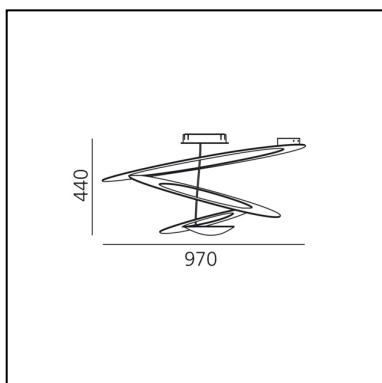

Pirce Ceiling LED - 3000K - White

Giuseppe Maurizio Scutellà

IP20    Dimmerable:  +  -

LUMINAIRE

- Watt: **44W**
- Voltage: **220V-240V**
- Delivered lumen output: **3313lm**
- CCT: **3000K**
- Efficiency: **82%**
- Efficacy: **75.30lm/W**
- CRI: **90**
- Dimmable Typology: **Push**

FEATURES

- Product Code: **1253110A**
- Colour: **White**
- Installation: **Ceiling**
- Material: **Aluminum**
- Series: **Design Collection**
- Environment: **Indoor**
- Area contract: **Residential**
- Emission: **Indirect**
- design by: **Giuseppe Maurizio Scutellà**

DIMENSIONS

- Width: **970 mm**
- Height: **440 mm**
- Glow Wire Test: **650°**

SOURCES INCLUDED

- Category: **Led**
- Number: **1**
- Watt: **44W**
- Delivered lumen output: **4230lm**
- Color temperature (K): **3000K**
- CRI: **90**
- Color Tolerance: **MacAdam 2SDCM**