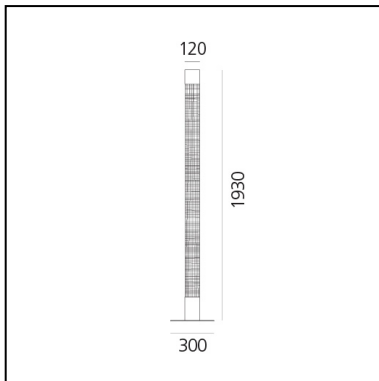

Mimesi White Integralis - App Compatible

Carlotta de Bevilacqua

IP20   Dimmerable: 

LUMINAIRE

DAY MODE

- Watt: **42W**
- Voltage: **220/240V**
- Delivered lumen output: **3887lm**
- Radiant Flux: **2629mW**
- CCT: **5000K**
- Efficiency: **82%**
- Efficacy: **92.55lm/W**
- CRI: **90**
- Dimmable Typology: **APP**

DESCRIPTION

Thanks to the dematerialisation of volumes and mimetic transparency, Mimesi blends in silently with its surroundings

FEATURES

- Product Code: **1835010INOAPP**
- Colour: **Mirror**
- Installation: **Floor**
- Material: **Steel base, aluminum and engraved transparent technopolymer frame, aluminum reflector**
- Series: **Design Collection**
- Environment: **Indoor**
- Emission: **Indiretta, diffusa**
- design by: **Carlotta de Bevilacqua**

DIMENSIONS

- Length: **120 mm**
- Width: **120 mm**
- Height: **1930 mm**
- Base Length: **300 mm**
- Base Width: **300 mm**
- Impact Resistance: **N/D**
- Glow Wire Test: **650°**

SOURCES INCLUDED

- Category: **Led**
- Number: **1**
- Color temperature (K): **5000K**
- CRI: **90**
- Color Tolerance: **3SDCM**
- Service Life: **L80 (10K) 55000h**