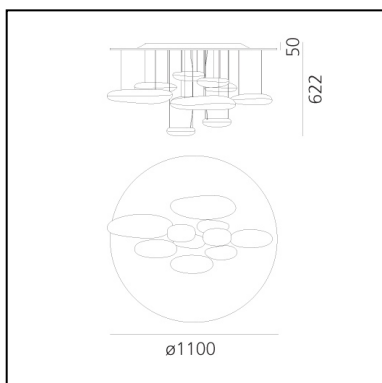

Mercury Ceiling LED 3000K

Ross Lovegrove

IP20     Dimmerable: +0-

LUMINAIRE

- Watt: **58W**
- Voltage: **220V-240V**
- Delivered lumen output: **3094lm**
- CCT: **3000K**
- Efficiency: **54%**
- Efficacy: **53.34lm/W**
- CRI: **90**
- Dimmable Typology: **Push**

FEATURES

- Product Code: **1366110A**
- Colour: **Polished chrome**
- Installation: **Ceiling**
- Material: **Stainless steel reflective frame, aluminum lighting bodies**
- Series: **Design Collection, Hydro**
- Environment: **Indoor**
- Area contract: **Hospitality, Office, Residential**
- Emission: **Indirect**
- design by: **Ross Lovegrove**

DIMENSIONS

- Height: **550 mm**
- Diameter: **1100 mm**
- Glow Wire Test: **650°**

SOURCES INCLUDED

- Category: **Led**
- Number: **2**
- Watt: **23.62W**
- Delivered lumen output: **2840lm**
- Color temperature (K): **3000K**
- CRI: **90**
- Color Tolerance: **MacAdam 2SDCM**
- Efficacy: **120lm/W**
- Service Life: **50000-L70**