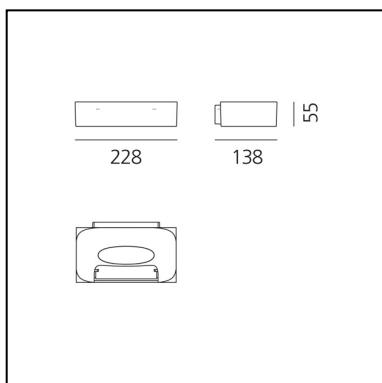

## LUMINAIRE \*

– Watt: **11W**

– Voltage: **220V-240V** depending on the source installed.  
Light measurements are provided in relative form and technical lighting calculations may be updated according to the effective source used.

## DESCRIPTION

It controls a perfect indirect light that opens into the setting, leaving a small part of the light to model the lower volume smoothly, animating its curvature.

## FEATURES

- Product Code: **1634010A**
- Colour: **White**
- Installation: **Wall**
- Material: **Aluminum lamp body, technopolymer diffuser**
- Series: **Design Collection**
- Environment: **Indoor**
- Area contract: **All projects**
- Emission: **Direct, indirect**
- design by: **Pio & Tito Toso**

## DIMENSIONS

- Length: **228 mm**
- Width: **138 mm**
- Height: **55 mm**
- Glow Wire Test: **850°**