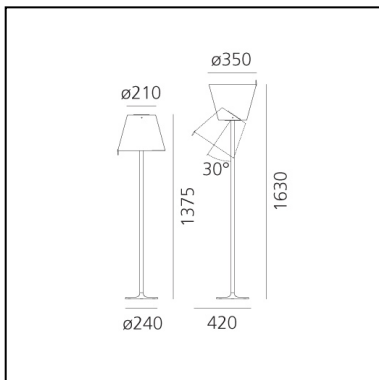

## LUMINAIRE \*

- Watt: **34W**
- Voltage: **220V-240V**
- Delivered lumen output: **2279lm**
- Efficiency: **58%**
- Efficacy: **67.03lm/W**
- CRI: **80**

\* Photometric data may vary depending on the source installed.  
Light measurements are provided in relative form and technical lighting calculations may be updated according to the effective source used.

## FEATURES

- Product Code: **0123010A**
- Colour: **Grey**
- Installation: **Floor**
- Material: **Base in painted zamac, painted aluminum stem, diffuser in silk satin fabric on a technopolymer frame**
- Series: **Design Collection**
- Environment: **Indoor**
- Area contract: **Hospitality, Residential**
- Emission: **Direct, Diffused Adjustable, indirect**
- design by: **Adrien Gardère**

## DIMENSIONS

- Height: **1370 mm**
- Diameter: **350 mm**
- Base Diameter: **240 mm**
- Max Extension Height: **1630 mm**
- Inclination: **30**
- Impact Resistance: **N/D**
- Glow Wire Test: **650°**