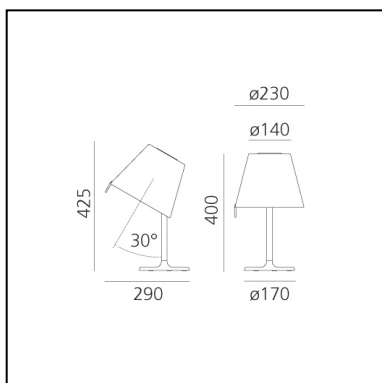

Melampo Night - Bronze Ecrù

Adrien Gardère

IP20   **EAC**   

LUMINAIRE *

- Watt: **5W**
- Voltage: **220V-240V**
- Delivered lumen output: **349lm**
- Efficiency: **74%**
- Efficacy: **69.81lm/W**
- CRI: **80**

FEATURES

- Product Code: **0710020A**
- Colour: **Ecrù**
- Installation: **Table**
- Material: **Base in painted zamac, painted aluminum stem, diffuser in silk satin fabric on a technopolymer frame**
- Series: **Design Collection**
- Environment: **Indoor**
- Area contract: **Hospitality, Residential**
- Emission: **Diffused And Direct, indirect**
- design by: **Adrien Gardère**

DIMENSIONS

- Height: **400 mm**
- Diameter: **230 mm**
- Base Diameter: **170 mm**
- Max Extension Height: **425 mm**
- Inclination: **30**
- Impact Resistance: **N/D**
- Glow Wire Test: **650°**

SOURCES NOT INCLUDED

- Category: **LED RETROFIT**
- Number: **1**
- Watt: **6W**
- Socket: **E14**