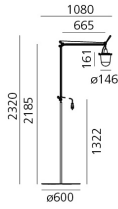

Alluminium

LED Floor

 IP44

Watt	Dimension	Lichtstrom (lm)	Color	Code
23 W	H 21.8 cm	1880 lm	●	T078100 + T076300

#### LED Pendant

Watt	Dimension	Lichtstrom (lm)	Color	Code
23 W	H 16 cm	1880 lm	●	T078000

⊕ IP65

#### LED Hook

Watt	Dimension	Lichtstrom (lm)	Color	Code
23 W	H 19.8 cm	1880 lm	●	T078500

⊕ IP44