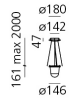

Alluminium

LED Floor

 IP44

Watt	Dimension	Lichtstrom (lm)	Color	Code
23 W	H 21.8 cm	1880 lm	●	T078100 + T076300

#### LED Pendant

Watt	Dimension	Lichtstrom (lm)	Color	Code
23 W	H 16 cm	1880 lm	●	T078000

⊕ IP65

#### LED Hook

Watt	Dimension	Lichtstrom (lm)	Color	Code
23 W	H 19.8 cm	1880 lm	●	T078500

⊕ IP44