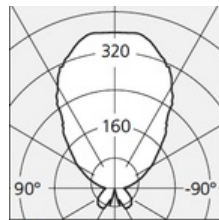

Empatia tavolo LED	LED	luminaire
Power	9.4W	11W
Flux	962lm	530lm
CCT	3000K	3000K
CRI	80	
Color Tolerance	2SDCM	
Service Life	L70(6K)>36300h	
Efficiency		55 %
Efficacy	102lm/W	48lm/W

cd/klm
C0-C180 ———
C90-C270 ······

Empatia tavolo LED	LED	luminaire
Power	14W	16W
Flux	1435lm	709lm
CCT	3000K	3000K
CRI	80	
Color Tolerance	2SDCM	
Service Life	L70(6K)>36.300h	
Efficiency		50 %
Efficacy	103lm/W	45lm/W