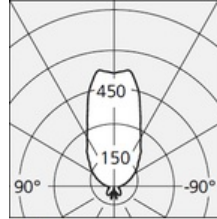

cd/klm
C0-C180 ———
C90-C270 ······

Empatia tavolo LED	LED	luminaire
Power	21W	24W
Flux	2349lm	1189lm
CCT	3000K	3000K
CRI	80	
Color Tolerance	2SDCM	
Service Life	L70(6K)>36.300h	
Efficiency		51 %
Efficacy	111lm/W	50lm/W