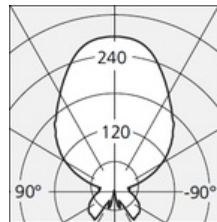

Empatia tavolo LED	LED	luminaire
Power	9.4W	11W
Flux	962lm	530lm
CCT	3000K	3000K
CRI	80	
Color Tolerance	2SDCM	
Service Life	L70(6K)>36300h	
Efficiency		55 %
Efficacy	102lm/W	48lm/W

cd/klm
C0-C180 ———
C90-C270 ······

Empatia tavolo LED	LED	luminaire
Power	14W	16W
Flux	1435lm	709lm
CCT	3000K	3000K
CRI	80	
Color Tolerance	2SDCM	
Service Life	L70(6K)>36.300h	
Efficiency		50 %
Efficacy	103lm/W	45lm/W

cd/klm
C0-C180 ———
C90-C270 ······

Empatia tavolo LED	LED	luminaire
Power	21W	24W
Flux	2349lm	1189lm
CCT	3000K	3000K
CRI	80	
Color Tolerance	2SDCM	
Service Life	L70(6K)>36.300h	
Efficiency		51 %
Efficacy	111lm/W	50lm/W

cd/klm
C0-C180 ———
C90-C270 ······

Designers