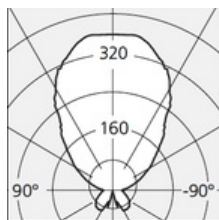

Empatia tavolo LED	LED	luminaire
Power	9.4W	11W
Flux	962lm	530lm
CCT	3000K	3000K
CRI	80	
Color Tolerance	2SDCM	
Service Life	L70(6K)>36300h	
Efficiency		55 %
Efficacy	102lm/W	48lm/W

cd/klm
C0-C180 ———
C90-C270 .....

Empatia tavolo LED	LED	luminaire
Power	14W	16W
Flux	1435lm	709lm
CCT	3000K	3000K
CRI	80	
Color Tolerance	2SDCM	
Service Life	L70(6K)>36.300h	
Efficiency		50 %
Efficacy	103lm/W	45lm/W