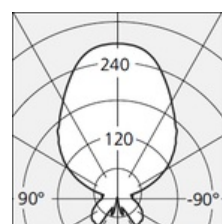

Empatia tavolo LED	LED	luminaire
Power	9.4W	11W
Flux	962lm	530lm
CCT	3000K	3000K
CRI	80	
Color Tolerance	2SDCM	
Service Life	L70(6K)>36300h	
Efficiency		55 %
Efficacy	102lm/W	48lm/W

cd/klm
C0-C180 ———
C90-C270 .....

Empatia tavolo LED	LED	luminaire
Power	14W	16W
Flux	1435lm	709lm
CCT	3000K	3000K
CRI	80	
Color Tolerance	2SDCM	
Service Life	L70(6K)>36.300h	
Efficiency		50 %
Efficacy	103lm/W	45lm/W

cd/klm
C0-C180 ———
C90-C270 .....

Empatia tavolo LED	LED	luminaire
Power	21W	24W
Flux	2349lm	1189lm
CCT	3000K	3000K
CRI	80	
Color Tolerance	2SDCM	
Service Life	L70(6K)>36.300h	
Efficiency		51 %
Efficacy	111lm/W	50lm/W

cd/klm
C0-C180 ———
C90-C270 .....

Designer