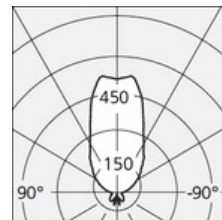

cd/klm
C0-C180 ———
C90-C270 .....

Empatia tavolo LED	LED	luminaire
Power	21W	24W
Flux	2349lm	1189lm
CCT	3000K	3000K
CRI	80	
Color Tolerance	2SDCM	
Service Life	L70(6K)>36.300h	
Efficiency		51 %
Efficacy	111lm/W	50lm/W