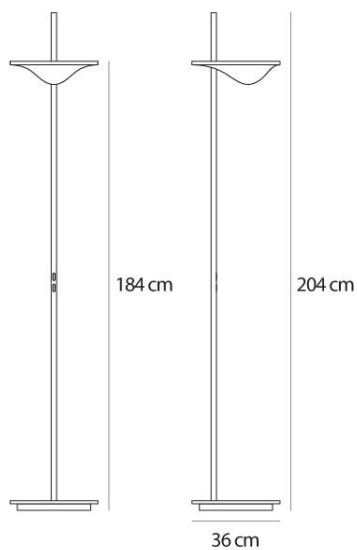

SELECT

PRODUCT CODE

1745010A

Light emission

20

Dimmable

TECHNICAL DATA SHEET
FEATURES

Product name: Alcatraz
Article Code: 1745010A
Colour: Polished white
Material: Painted meta, thermoplastic, die-cast aluminium
Series: Design
Environment: Indoor

OPTICS

Emission: Direct, Indirect and Direct/Indirect

DIMENSIONS

Height: inch 72.4
Base Length: inch 14.2
Max Extension Height: inch 80.3
Glow Wire Test: 960 °

LAMPS INCLUDED

LED	Category:	LED
	Watt:	16,5W
	Luminous Flux (lm):	700lm
	Typology:	1
	Color temperature (K):	3000K
	Class:	A
	Voltage:	220V
	Current:	350mA
LED	Category:	LED
	Watt:	49,5W
	Luminous Flux (lm):	3400lm
	Typology:	1
	Color temperature (K):	3000K
	Class:	A
	Voltage:	220V
	Current:	1200mA

DIMENSIONS

COLOUR

LUMINAIR

Watt: 15W + 55W
Voltage: 220-240V