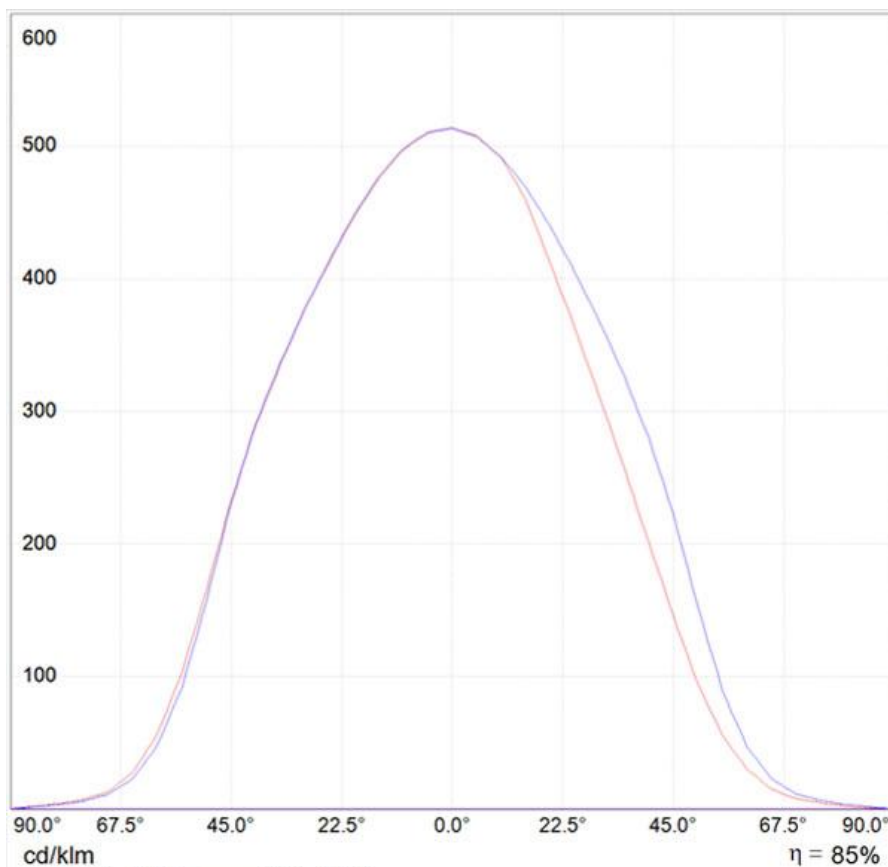

OPTICS

Emission: Direct Adjustable

DIMENSIONS

Length:	(cm) 68
Height:	(cm) 54
Base Diameter:	(cm) 20
Max Extension Height:	(cm) 108
Max Extension Length:	(cm) 102
Cutout shape:	

LAMPS INCLUDED

Category:	LED
Watt:	10
Typology:	1
Color Rendering:	N/s

TOLOMEO MORSETTO
A004100

TOLOMEO SUPPORTO
TAVOLO TWINA004300

DIAGRAMS

cd/klm
— C0 - C180 — C90 - C270

$\eta = 85\%$

Polar curve

cd/klm
— C0 - C180 — C90 - C270

$\eta = 85\%$

Cartesian diagram