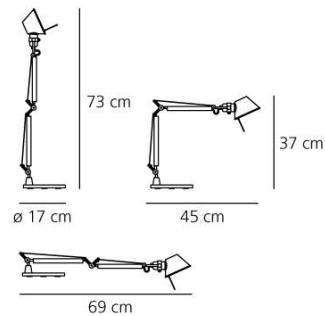

#### Dimension

#### OPTICS

Emission:	Direct Adjustable
-----------	-------------------

#### DIMENSIONS

Length:	(cm) 45
Height:	(cm) 37
Base Diameter:	(cm) 17
Max Extension Height:	(cm) 73
Max Extension Length:	(cm) 69
Cutout shape:	

#### Dimensions