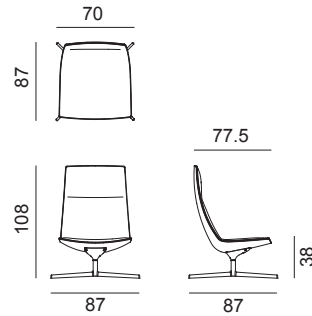

Dimensions *

* File CAD 2D - 3D available for download at www.arper.com

Frame Base

LU1