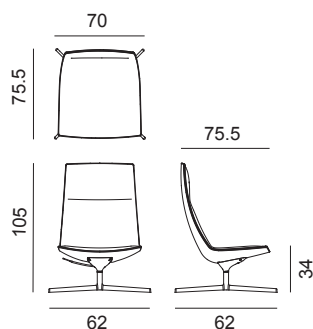

Catifa 70

Design by Lievore Altherr Molina, 2006

Art. 2026

Lounge chair with polished aluminium pedestal base with tilt and return mechanism. The polyurethane shell is upholstered in leather, faux leather, fabric or customer's material. Upholstered polished aluminium armrests, are available upon request.

Dimensions *

* File CAD 2D - 3D available for download at www.arper.com

Frame Base

LU1

Shell

Carded In

Graded In

kvadrat

Armrests CI

SHIPMENT DETAILS

Art.2026

1 pz = 1  - kg 38/ m³ 0,95

TECHNICAL SPECIFICATIONS

Art.2026

COL requirement m² 3.86

H 140 cm. COM Meterage ml 2.77