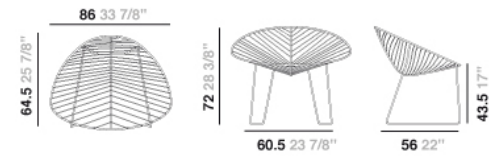

Leaf - Sled lounge Steel

Art. #1803

Finish

White plus-lacquered

Dimensions

* Files CAD 2D - 3D available for download at www.arper.com

Accessories

No accessory selected

arper

Image may not match specified finishes and colors

Certifications

Shipment Details

1 = 1 -Kg 10,44 / m³ 0,449

1 = 1 -lb 23,016 / ft³ 15,85

F +39 0422 791800

T +39 0422 7918